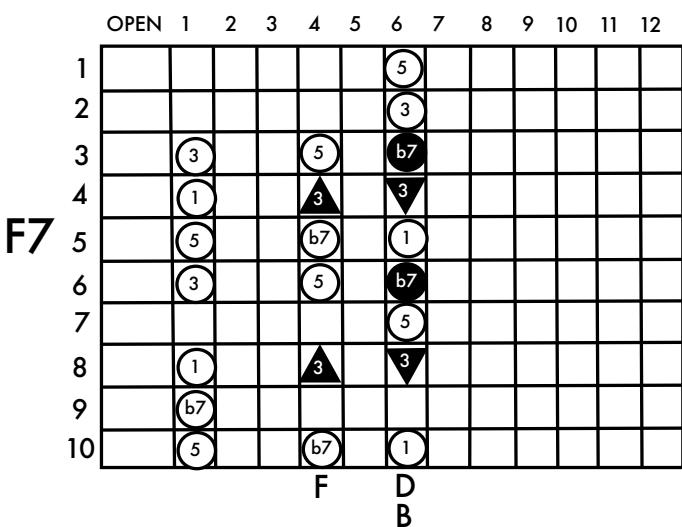

Ab Major

www.keefwilson.com

Copyright © Keith Wilson 2020

- pedal up
- pedal down
- ▲ lever raise
- ▼ lever lower

F = raise E string - Left Knee Left (LKL)

D = lower E string - Left Knee Right (LKR)

A Major

www.keefwilson.com

Copyright © Keith Wilson 2020

- pedal up
- pedal down
- ▲ lever raise
- ▼ lever lower

F = raise E string - Left Knee Left (LKL)

D = lower E string - Left Knee Right (LKR)

Bb Major

www.keefwilson.com

Copyright © Keith Wilson 2020

- pedal up
- pedal down
- ▲ lever raise
- ▼ lever lower

F = raise E string - Left Knee Left (LKL)

D = lower E string - Left Knee Right (LKR)

B Major

www.keefwilson.com

Copyright © Keith Wilson 2020

- pedal up
- pedal down
- ▲ lever raise
- ▼ lever lower

F = raise E string - Left Knee Left (LKL)

D = lower E string - Left Knee Right (LKR)

C Major

www.keefwilson.com

Copyright © Keith Wilson 2020

- pedal up
- pedal down
- ▲ lever raise
- ▼ lever lower