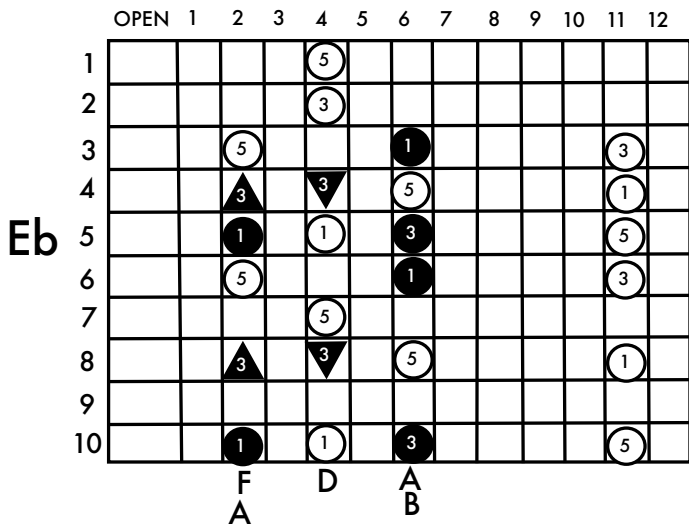

- pedal up
- pedal down
- ▲ lever raise
- ▼ lever lower

F = raise E string - Left Knee Left (LKL)

D = lower E string - Left Knee Right (LKR)

C Major

www.keefwilson.com

Copyright © Keith Wilson 2020

- pedal up
- pedal down
- ▲ lever raise
- ▼ lever lower

F = raise E string - Left Knee Left (LKL)

D = lower E string - Left Knee Right (LKR)

Db Major

www.keefwilson.com

Copyright © Keith Wilson 2020

- pedal up
- pedal down
- ▲ lever raise
- ▼ lever lower

F = raise E string - Left Knee Left (LKL)

D = lower E string - Left Knee Right (LKR)

D Major

www.keefwilson.com

Copyright © Keith Wilson 2020

- pedal up
- pedal down
- ▲ lever raise
- ▼ lever lower

F = raise E string - Left Knee Left (LKL)

D = lower E string - Left Knee Right (LKR)

E_b Major

www.keefwilson.com

Copyright © Keith Wilson 2020

- pedal up
- pedal down
- ▲ lever raise
- ▼ lever lower

F = raise E string - Left Knee Left (LKL)

D = lower E string - Left Knee Right (LKR)

E Major