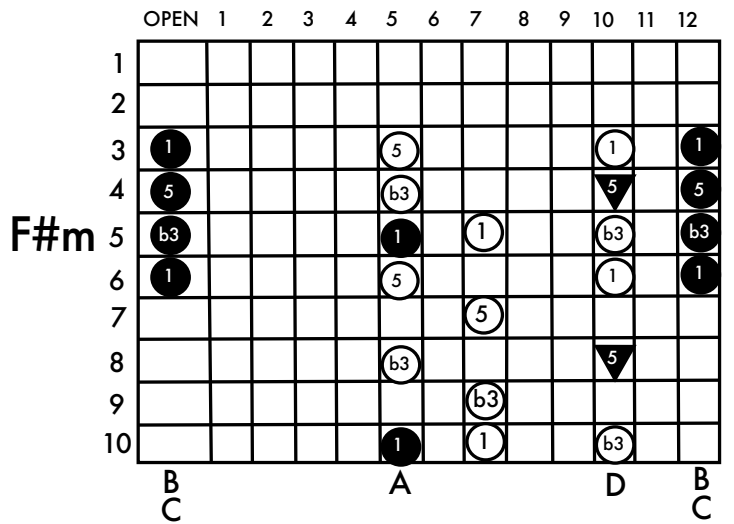

D = lower E string - Left Knee Right (LKR)

D Major

www.keefwilson.com

Copyright © Keith Wilson 2020

- pedal up
- pedal down
- ▲ lever raise
- ▼ lever lower

F = raise E string - Left Knee Left (LKL)

D = lower E string - Left Knee Right (LKR)

E_b Major

www.keefwilson.com

Copyright © Keith Wilson 2020

- pedal up
- pedal down
- ▲ lever raise
- ▼ lever lower

F = raise E string - Left Knee Left (LKL)

D = lower E string - Left Knee Right (LKR)

E Major

www.keefwilson.com

Copyright © Keith Wilson 2020

- pedal up
- pedal down
- ▲ lever raise
- ▼ lever lower

F = raise E string - Left Knee Left (LKL)

D = lower E string - Left Knee Right (LKR)

F Major

www.keefwilson.com