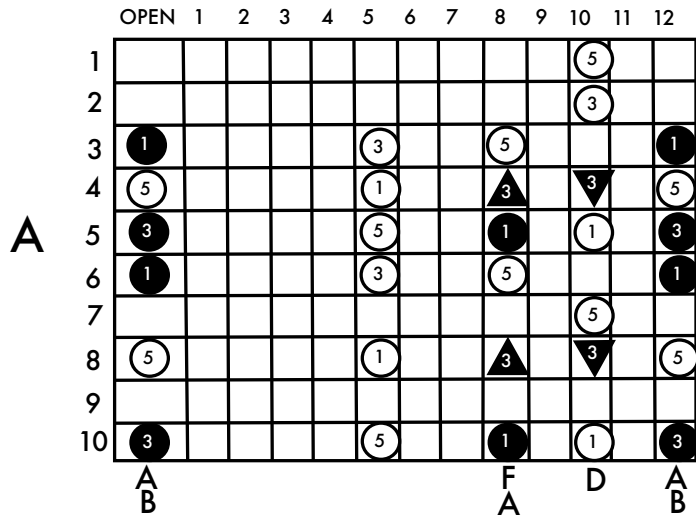

Ab Major

www.keefwilson.com

Copyright © Keith Wilson 2020

- pedal up
- pedal down
- ▲ lever raise
- ▼ lever lower

F = raise E string - Left Knee Left (LKL)

D = lower E string - Left Knee Right (LKR)

A Major

www.keefwilson.com

Copyright © Keith Wilson 2020

- pedal up
- pedal down
- ▲ lever raise
- ▼ lever lower

F = raise E string - Left Knee Left (LKL)

D = lower E string - Left Knee Right (LKR)

Bb Major

www.keefwilson.com

Copyright © Keith Wilson 2020

- pedal up
- pedal down
- ▲ lever raise
- ▼ lever lower

F = raise E string - Left Knee Left (LKL)

D = lower E string - Left Knee Right (LKR)

B Major

www.keefwilson.com

Copyright © Keith Wilson 2020

- pedal up
- pedal down
- ▲ lever raise
- ▼ lever lower

F = raise E string - Left Knee Left (LKL)

D = lower E string - Left Knee Right (LKR)

C Major

www.keefwilson.com

Copyright © Keith Wilson 2020

- pedal up
- pedal down
- ▲ lever raise
- ▼ lever lower