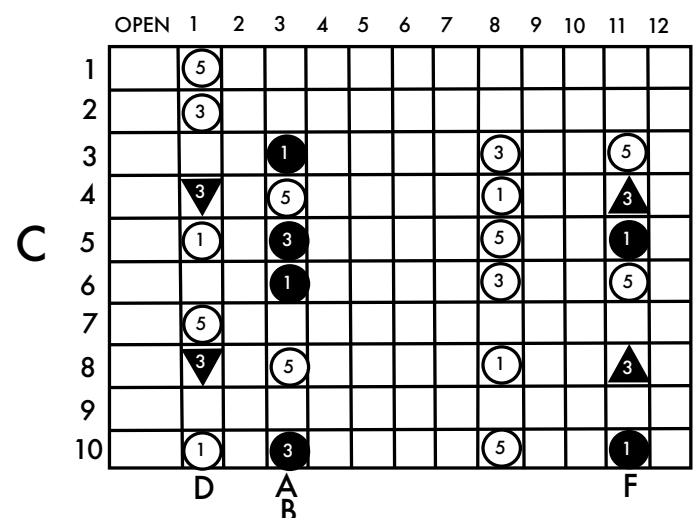

E_b Major

www.keefwilson.com

Copyright © Keith Wilson 2020

- pedal up
- pedal down
- ▲ lever raise
- ▼ lever lower

F = raise E string - Left Knee Left (LKL)

D = lower E string - Left Knee Right (LKR)

E Major

www.keefwilson.com

Copyright © Keith Wilson 2020

- pedal up
- pedal down
- ▲ lever raise
- ▼ lever lower

F = raise E string - Left Knee Left (LKL)

D = lower E string - Left Knee Right (LKR)

F Major

www.keefwilson.com

Copyright © Keith Wilson 2020

- pedal up
- pedal down
- ▲ lever raise
- ▼ lever lower

F = raise E string - Left Knee Left (LKL)

D = lower E string - Left Knee Right (LKR)

Gb Major

www.keefwilson.com

Copyright © Keith Wilson 2020

- pedal up
- pedal down
- ▲ lever raise
- ▼ lever lower

F = raise E string - Left Knee Left (LKL)

D = lower E string - Left Knee Right (LKR)

G Major

www.keefwilson.com
Copyright © Keith Wilson 2020

- pedal up
- pedal down
- ▲ lever raise
- ▼ lever lower