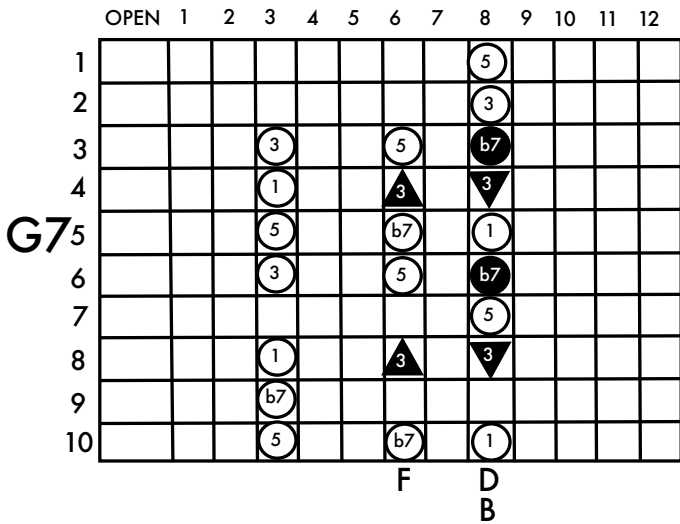

Ab Major

www.keefwilson.com

Copyright © Keith Wilson 2020

- pedal up
- pedal down
- ▲ lever raise
- ▼ lever lower

F = raise E string - Left Knee Left (LKL)

D = lower E string - Left Knee Right (LKR)

A Major

www.keefwilson.com

Copyright © Keith Wilson 2020

- pedal up
- pedal down
- ▲ lever raise
- ▼ lever lower

F = raise E string - Left Knee Left (LKL)

D = lower E string - Left Knee Right (LKR)

Bb Major

www.keefwilson.com

Copyright © Keith Wilson 2020

- pedal up
- pedal down
- ▲ lever raise
- ▼ lever lower

F = raise E string - Left Knee Left (LKL)

D = lower E string - Left Knee Right (LKR)

B Major

www.keefwilson.com

Copyright © Keith Wilson 2020

- pedal up
- pedal down
- ▲ lever raise
- ▼ lever lower

F = raise E string - Left Knee Left (LKL)

D = lower E string - Left Knee Right (LKR)

C Major

www.keefwilson.com

Copyright © Keith Wilson 2020

- pedal up
- pedal down
- ▲ lever raise
- ▼ lever lower