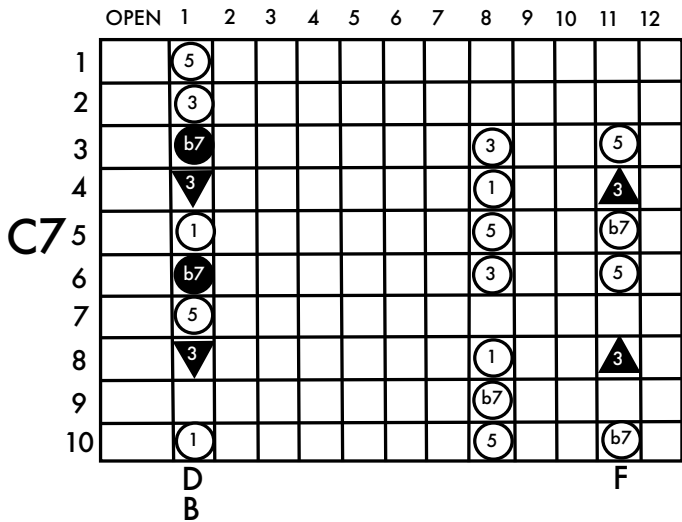

D = lower E string - Left Knee Right (LKR)

D Major

www.keefwilson.com

Copyright © Keith Wilson 2020

- pedal up
- pedal down
- ▲ lever raise
- ▼ lever lower

F = raise E string - Left Knee Left (LKL)

D = lower E string - Left Knee Right (LKR)

E_b Major

www.keefwilson.com

Copyright © Keith Wilson 2020

- pedal up
- pedal down
- ▲ lever raise
- ▼ lever lower

F = raise E string - Left Knee Left (LKL)

D = lower E string - Left Knee Right (LKR)

E Major

www.keefwilson.com

Copyright © Keith Wilson 2020

- pedal up
- pedal down
- ▲ lever raise
- ▼ lever lower

F = raise E string - Left Knee Left (LKL)

D = lower E string - Left Knee Right (LKR)

F Major

www.keefwilson.com