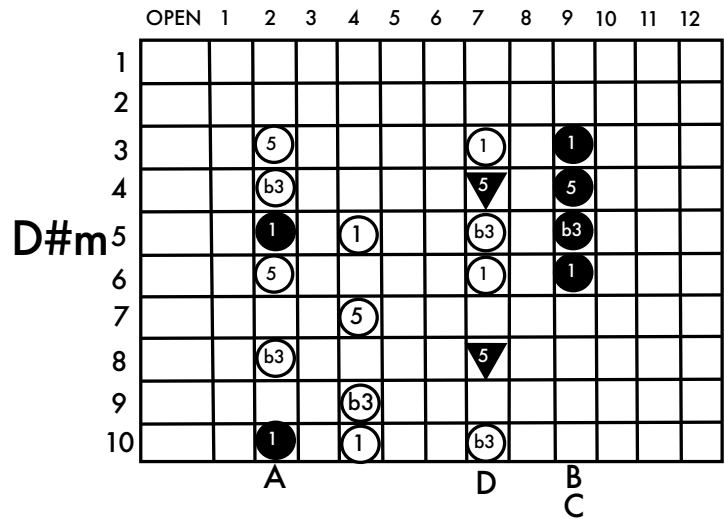

Ab Major

www.keefwilson.com

Copyright © Keith Wilson 2020

- pedal up
- pedal down
- ▲ lever raise
- ▼ lever lower

F = raise E string - Left Knee Left (LKL)

D = lower E string - Left Knee Right (LKR)

A Major

www.keefwilson.com

Copyright © Keith Wilson 2020

- pedal up
- pedal down
- ▲ lever raise
- ▼ lever lower

F = raise E string - Left Knee Left (LKL)

D = lower E string - Left Knee Right (LKR)

Bb Major

www.keefwilson.com

Copyright © Keith Wilson 2020

- pedal up
- pedal down
- ▲ lever raise
- ▼ lever lower

F = raise E string - Left Knee Left (LKL)

D = lower E string - Left Knee Right (LKR)

B Major

www.keefwilson.com

Copyright © Keith Wilson 2020

- pedal up
- pedal down
- ▲ lever raise
- ▼ lever lower

F = raise E string - Left Knee Left (LKL)

D = lower E string - Left Knee Right (LKR)

C Major

www.keefwilson.com

Copyright © Keith Wilson 2020

- pedal up
- pedal down
- ▲ lever raise
- ▼ lever lower