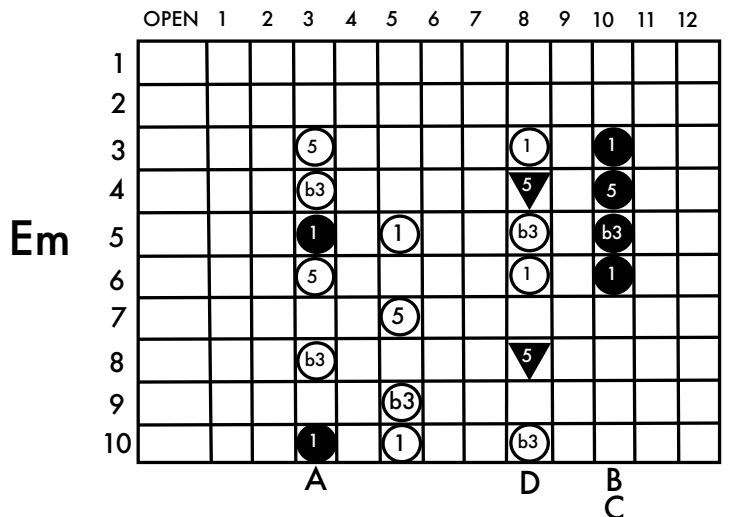

E_b Major

www.keefwilson.com

Copyright © Keith Wilson 2020

- pedal up
- pedal down
- ▲ lever raise
- ▼ lever lower

F = raise E string - Left Knee Left (LKL)

D = lower E string - Left Knee Right (LKR)

E Major

www.keefwilson.com

Copyright © Keith Wilson 2020

- pedal up
- pedal down
- ▲ lever raise
- ▼ lever lower

F = raise E string - Left Knee Left (LKL)

D = lower E string - Left Knee Right (LKR)

F Major

www.keefwilson.com

Copyright © Keith Wilson 2020

- pedal up
- pedal down
- ▲ lever raise
- ▼ lever lower

F = raise E string - Left Knee Left (LKL)

D = lower E string - Left Knee Right (LKR)

Gb Major

www.keefwilson.com

Copyright © Keith Wilson 2020

- pedal up
- pedal down
- ▲ lever raise
- ▼ lever lower

F = raise E string - Left Knee Left (LKL)

D = lower E string - Left Knee Right (LKR)

G Major

www.keefwilson.com
Copyright © Keith Wilson 2020

- pedal up
- pedal down
- ▲ lever raise
- ▼ lever lower