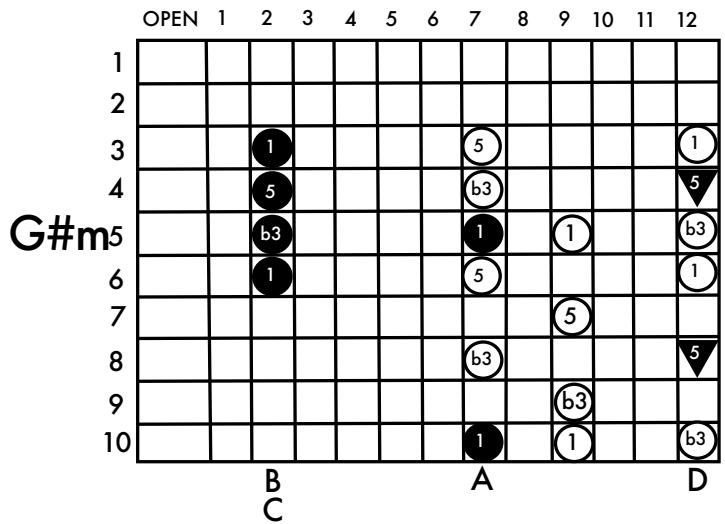

Ab Major

www.keefwilson.com

Copyright © Keith Wilson 2020

- pedal up
- pedal down
- ▲ lever raise
- ▼ lever lower

F = raise E string - Left Knee Left (LKL)

D = lower E string - Left Knee Right (LKR)

A Major

www.keefwilson.com

Copyright © Keith Wilson 2020

- pedal up
- pedal down
- ▲ lever raise
- ▼ lever lower

F = raise E string - Left Knee Left (LKL)

D = lower E string - Left Knee Right (LKR)

Bb Major

www.keefwilson.com

Copyright © Keith Wilson 2020

- pedal up
- pedal down
- ▲ lever raise
- ▼ lever lower

F = raise E string - Left Knee Left (LKL)

D = lower E string - Left Knee Right (LKR)

B Major

www.keefwilson.com

Copyright © Keith Wilson 2020

- pedal up
- pedal down
- ▲ lever raise
- ▼ lever lower

F = raise E string - Left Knee Left (LKL)

D = lower E string - Left Knee Right (LKR)

C Major

www.keefwilson.com

Copyright © Keith Wilson 2020

- pedal up
- pedal down
- ▲ lever raise
- ▼ lever lower