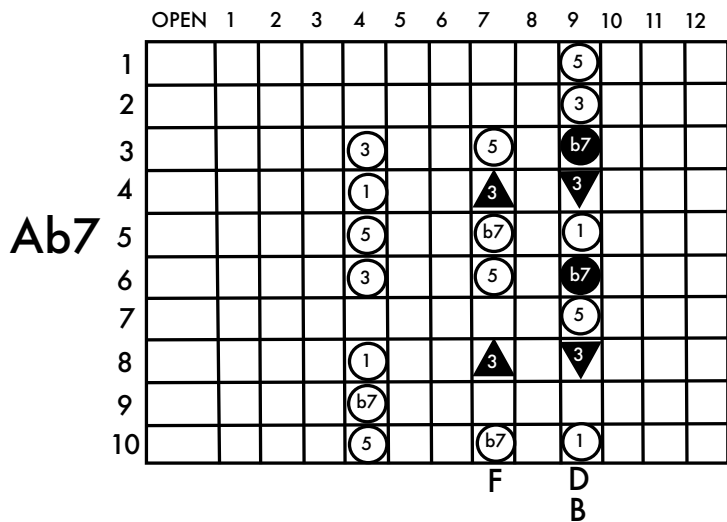

Db Major

www.keefwilson.com

Copyright © Keith Wilson 2020

- pedal up
- pedal down
- ▲ lever raise
- ▼ lever lower

F = raise E string - Left Knee Left (LKL)

D = lower E string - Left Knee Right (LKR)