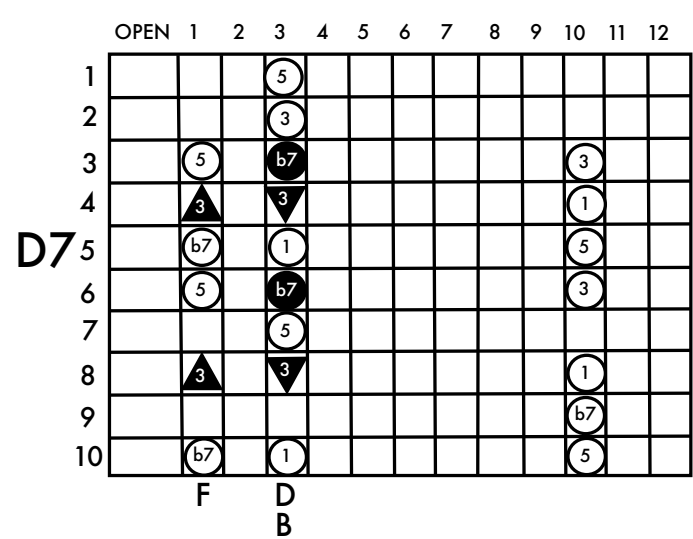

www.keefwilson.com

Copyright © Keith Wilson 2020

- pedal up
- pedal down
- ▲ lever raise
- ▼ lever lower

F = raise E string - Left Knee Left (LKL)

D = lower E string - Left Knee Right (LKR)

F Major

www.keefwilson.com

Copyright © Keith Wilson 2020

- pedal up
- pedal down
- ▲ lever raise
- ▼ lever lower

F = raise E string - Left Knee Left (LKL)

D = lower E string - Left Knee Right (LKR)

Gb Major

www.keefwilson.com

Copyright © Keith Wilson 2020

- pedal up
- pedal down
- ▲ lever raise
- ▼ lever lower

F = raise E string - Left Knee Left (LKL)

D = lower E string - Left Knee Right (LKR)

G Major

www.keefwilson.com
Copyright © Keith Wilson 2020

- pedal up
- pedal down
- ▲ lever raise
- ▼ lever lower