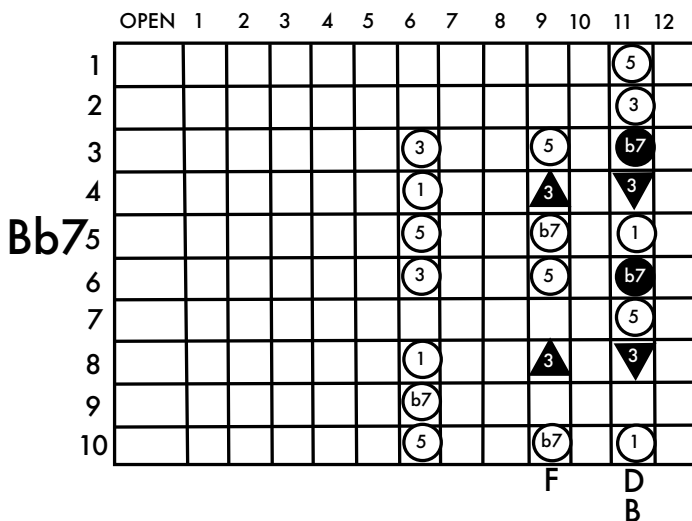

- pedal up
- pedal down
- ▲ lever raise
- ▼ lever lower

F = raise E string - Left Knee Left (LKL)

D = lower E string - Left Knee Right (LKR)

C Major

www.keefwilson.com

Copyright © Keith Wilson 2020

- pedal up
- pedal down
- ▲ lever raise
- ▼ lever lower

F = raise E string - Left Knee Left (LKL)

D = lower E string - Left Knee Right (LKR)

Db Major

www.keefwilson.com

Copyright © Keith Wilson 2020

- pedal up
- pedal down
- ▲ lever raise
- ▼ lever lower

F = raise E string - Left Knee Left (LKL)

D = lower E string - Left Knee Right (LKR)

D Major

www.keefwilson.com

Copyright © Keith Wilson 2020

- pedal up
- pedal down
- ▲ lever raise
- ▼ lever lower

F = raise E string - Left Knee Left (LKL)

D = lower E string - Left Knee Right (LKR)

E_b Major

www.keefwilson.com

Copyright © Keith Wilson 2020

- pedal up
- pedal down
- ▲ lever raise
- ▼ lever lower

F = raise E string - Left Knee Left (LKL)

D = lower E string - Left Knee Right (LKR)

E Major