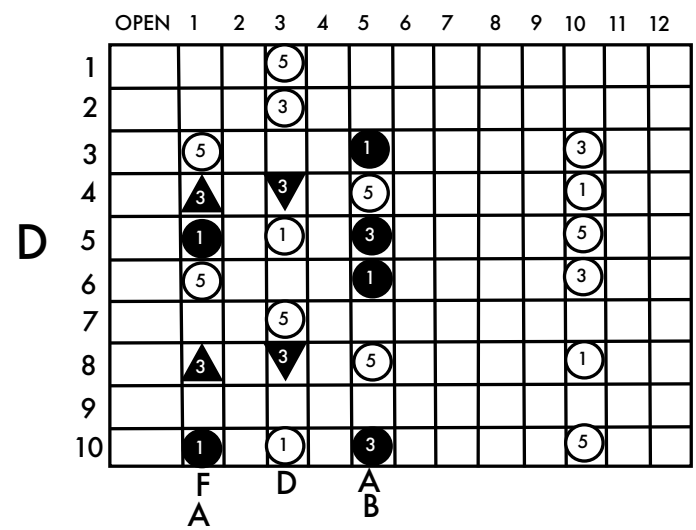

Ab Major

www.keefwilson.com

Copyright © Keith Wilson 2020

- pedal up
- pedal down
- ▲ lever raise
- ▼ lever lower

F = raise E string - Left Knee Left (LKL)

D = lower E string - Left Knee Right (LKR)

A Major

www.keefwilson.com

Copyright © Keith Wilson 2020

- pedal up
- pedal down
- ▲ lever raise
- ▼ lever lower

F = raise E string - Left Knee Left (LKL)

D = lower E string - Left Knee Right (LKR)

Bb Major

www.keefwilson.com

Copyright © Keith Wilson 2020

- pedal up
- pedal down
- ▲ lever raise
- ▼ lever lower

F = raise E string - Left Knee Left (LKL)

D = lower E string - Left Knee Right (LKR)

B Major

www.keefwilson.com

Copyright © Keith Wilson 2020

- pedal up
- pedal down
- ▲ lever raise
- ▼ lever lower

F = raise E string - Left Knee Left (LKL)

D = lower E string - Left Knee Right (LKR)

C Major

www.keefwilson.com

Copyright © Keith Wilson 2020

- pedal up
- pedal down
- ▲ lever raise
- ▼ lever lower