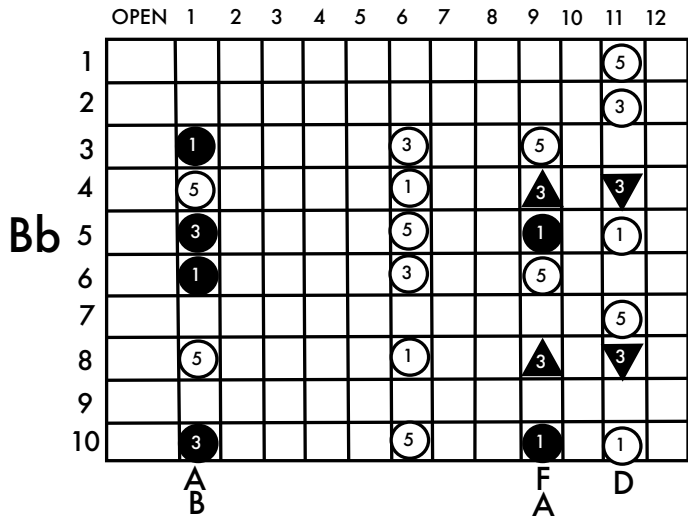

Ab Major

www.keefwilson.com

Copyright © Keith Wilson 2020

- pedal up
- pedal down
- ▲ lever raise
- ▼ lever lower

F = raise E string - Left Knee Left (LKL)

D = lower E string - Left Knee Right (LKR)

A Major

www.keefwilson.com

Copyright © Keith Wilson 2020

- pedal up
- pedal down
- ▲ lever raise
- ▼ lever lower

F = raise E string - Left Knee Left (LKL)

D = lower E string - Left Knee Right (LKR)

Bb Major

www.keefwilson.com

Copyright © Keith Wilson 2020

- pedal up
- pedal down
- ▲ lever raise
- ▼ lever lower

F = raise E string - Left Knee Left (LKL)

D = lower E string - Left Knee Right (LKR)

B Major

www.keefwilson.com

Copyright © Keith Wilson 2020

- pedal up
- pedal down
- ▲ lever raise
- ▼ lever lower

F = raise E string - Left Knee Left (LKL)

D = lower E string - Left Knee Right (LKR)

C Major

www.keefwilson.com

Copyright © Keith Wilson 2020

- pedal up
- pedal down
- ▲ lever raise
- ▼ lever lower