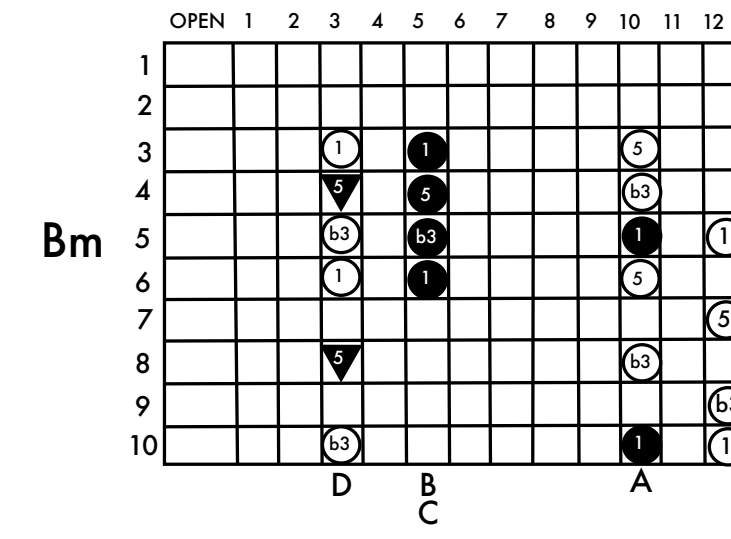

E_b Major

www.keefwilson.com

Copyright © Keith Wilson 2020

- pedal up
- pedal down
- ▲ lever raise
- ▼ lever lower

F = raise E string - Left Knee Left (LKL)

D = lower E string - Left Knee Right (LKR)

E Major

www.keefwilson.com

Copyright © Keith Wilson 2020

- pedal up
- pedal down
- ▲ lever raise
- ▼ lever lower

F = raise E string - Left Knee Left (LKL)

D = lower E string - Left Knee Right (LKR)

F Major

www.keefwilson.com

Copyright © Keith Wilson 2020

- pedal up
- pedal down
- ▲ lever raise
- ▼ lever lower

F = raise E string - Left Knee Left (LKL)

D = lower E string - Left Knee Right (LKR)

Gb Major

www.keefwilson.com

Copyright © Keith Wilson 2020

- pedal up
- pedal down
- ▲ lever raise
- ▼ lever lower

F = raise E string - Left Knee Left (LKL)

D = lower E string - Left Knee Right (LKR)

G Major

www.keefwilson.com
Copyright © Keith Wilson 2020

- pedal up
- pedal down
- ▲ lever raise
- ▼ lever lower