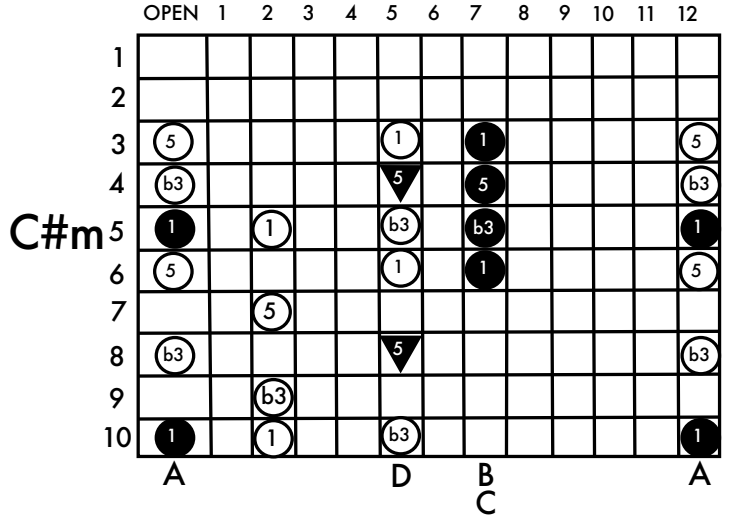

F = raise E string - Left Knee Left (LKL)

D = lower E string - Left Knee Right (LKR)

Db Major

www.keefwilson.com

Copyright © Keith Wilson 2020

- pedal up
- pedal down
- ▲ lever raise
- ▼ lever lower

F = raise E string - Left Knee Left (LKL)

D = lower E string - Left Knee Right (LKR)

D Major

www.keefwilson.com

Copyright © Keith Wilson 2020

- pedal up
- pedal down
- ▲ lever raise
- ▼ lever lower

F = raise E string - Left Knee Left (LKL)

D = lower E string - Left Knee Right (LKR)

E_b Major

www.keefwilson.com

Copyright © Keith Wilson 2020

- pedal up
- pedal down
- ▲ lever raise
- ▼ lever lower

F = raise E string - Left Knee Left (LKL)

D = lower E string - Left Knee Right (LKR)

E Major

www.keefwilson.com

Copyright © Keith Wilson 2020

- pedal up
- pedal down
- ▲ lever raise
- ▼ lever lower

F = raise E string - Left Knee Left (LKL)

D = lower E string - Left Knee Right (LKR)

F Major

www.keefwilson.com