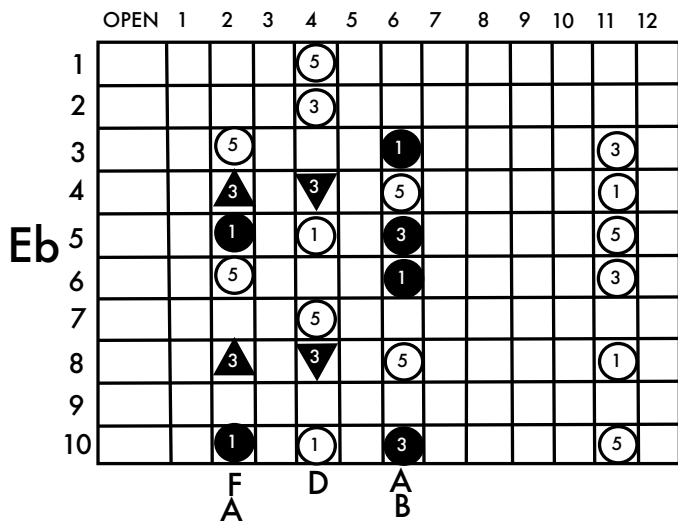

Ab Major

www.keefwilson.com

Copyright © Keith Wilson 2020

- pedal up
- pedal down
- ▲ lever raise
- ▼ lever lower

F = raise E string - Left Knee Left (LKL)

D = lower E string - Left Knee Right (LKR)

A Major

www.keefwilson.com

Copyright © Keith Wilson 2020

- pedal up
- pedal down
- ▲ lever raise
- ▼ lever lower

F = raise E string - Left Knee Left (LKL)

D = lower E string - Left Knee Right (LKR)

Bb Major

www.keefwilson.com

Copyright © Keith Wilson 2020

- pedal up
- pedal down
- ▲ lever raise
- ▼ lever lower

F = raise E string - Left Knee Left (LKL)

D = lower E string - Left Knee Right (LKR)

B Major

www.keefwilson.com

Copyright © Keith Wilson 2020

- pedal up
- pedal down
- ▲ lever raise
- ▼ lever lower

F = raise E string - Left Knee Left (LKL)

D = lower E string - Left Knee Right (LKR)

C Major

www.keefwilson.com

Copyright © Keith Wilson 2020

- pedal up
- pedal down
- ▲ lever raise
- ▼ lever lower