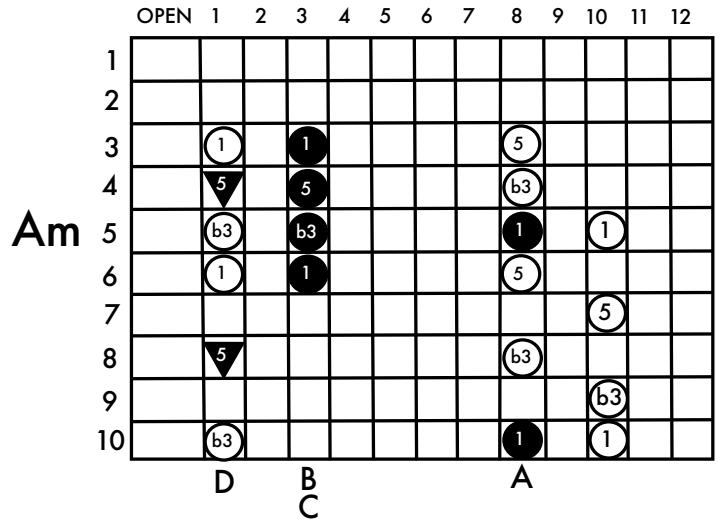

Ab Major

www.keefwilson.com

Copyright © Keith Wilson 2020

- pedal up
- pedal down
- ▲ lever raise
- ▼ lever lower

F = raise E string - Left Knee Left (LKL)

D = lower E string - Left Knee Right (LKR)

A Major

www.keefwilson.com

Copyright © Keith Wilson 2020

- pedal up
- pedal down
- ▲ lever raise
- ▼ lever lower

F = raise E string - Left Knee Left (LKL)

D = lower E string - Left Knee Right (LKR)

Bb Major

www.keefwilson.com

Copyright © Keith Wilson 2020

- pedal up
- pedal down
- ▲ lever raise
- ▼ lever lower

F = raise E string - Left Knee Left (LKL)

D = lower E string - Left Knee Right (LKR)

B Major

www.keefwilson.com

Copyright © Keith Wilson 2020

- pedal up
- pedal down
- ▲ lever raise
- ▼ lever lower

F = raise E string - Left Knee Left (LKL)

D = lower E string - Left Knee Right (LKR)

C Major

www.keefwilson.com

Copyright © Keith Wilson 2020

- pedal up
- pedal down
- ▲ lever raise
- ▼ lever lower