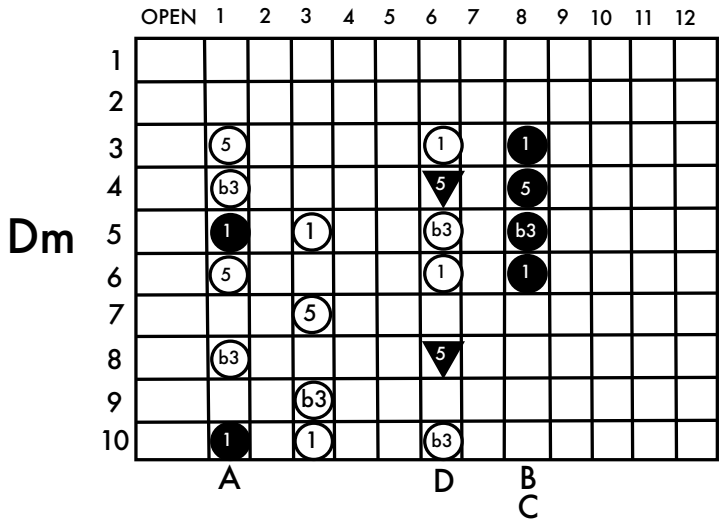

D = lower E string - Left Knee Right (LKR)

D Major

www.keefwilson.com

Copyright © Keith Wilson 2020

- pedal up
- pedal down
- ▲ lever raise
- ▼ lever lower

F = raise E string - Left Knee Left (LKL)

D = lower E string - Left Knee Right (LKR)

E_b Major

www.keefwilson.com

Copyright © Keith Wilson 2020

- pedal up
- pedal down
- ▲ lever raise
- ▼ lever lower

F = raise E string - Left Knee Left (LKL)

D = lower E string - Left Knee Right (LKR)

E Major

www.keefwilson.com

Copyright © Keith Wilson 2020

- pedal up
- pedal down
- ▲ lever raise
- ▼ lever lower

F = raise E string - Left Knee Left (LKL)

D = lower E string - Left Knee Right (LKR)

F Major

www.keefwilson.com