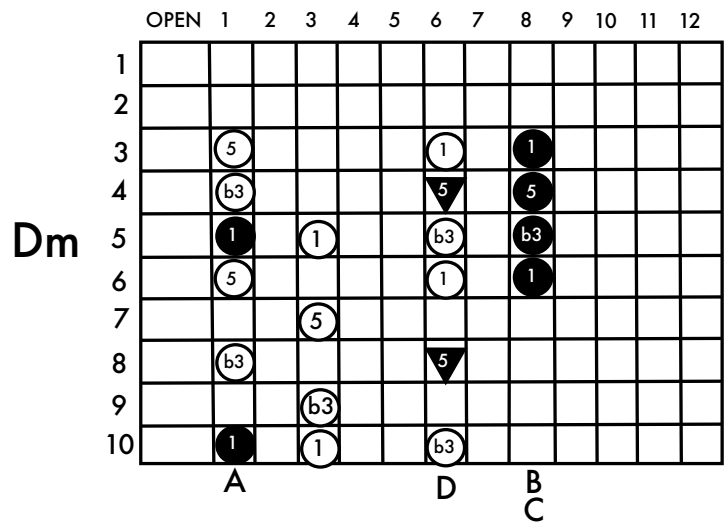

Ab Major

www.keefwilson.com

Copyright © Keith Wilson 2020

- pedal up
- pedal down
- ▲ lever raise
- ▼ lever lower

F = raise E string - Left Knee Left (LKL)

D = lower E string - Left Knee Right (LKR)

A Major

www.keefwilson.com

Copyright © Keith Wilson 2020

- pedal up
- pedal down
- ▲ lever raise
- ▼ lever lower

F = raise E string - Left Knee Left (LKL)

D = lower E string - Left Knee Right (LKR)

Bb Major

www.keefwilson.com

Copyright © Keith Wilson 2020

- pedal up
- pedal down
- ▲ lever raise
- ▼ lever lower

F = raise E string - Left Knee Left (LKL)

D = lower E string - Left Knee Right (LKR)

B Major

www.keefwilson.com

Copyright © Keith Wilson 2020

- pedal up
- pedal down
- ▲ lever raise
- ▼ lever lower

F = raise E string - Left Knee Left (LKL)

D = lower E string - Left Knee Right (LKR)

C Major

www.keefwilson.com

Copyright © Keith Wilson 2020

- pedal up
- pedal down
- ▲ lever raise
- ▼ lever lower