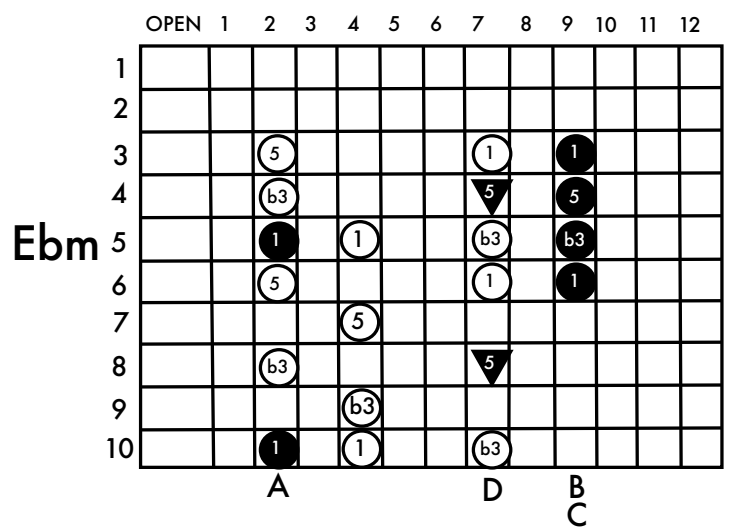

Db Major

www.keefwilson.com

Copyright © Keith Wilson 2020

- pedal up
- pedal down
- ▲ lever raise
- ▼ lever lower

F = raise E string - Left Knee Left (LKL)

D = lower E string - Left Knee Right (LKR)