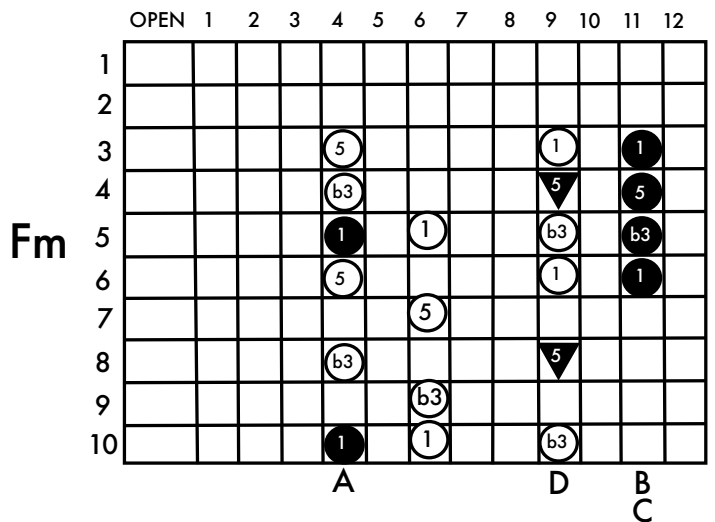

Db Major

www.keefwilson.com

Copyright © Keith Wilson 2020

- pedal up
- pedal down
- ▲ lever raise
- ▼ lever lower

F = raise E string - Left Knee Left (LKL)

D = lower E string - Left Knee Right (LKR)