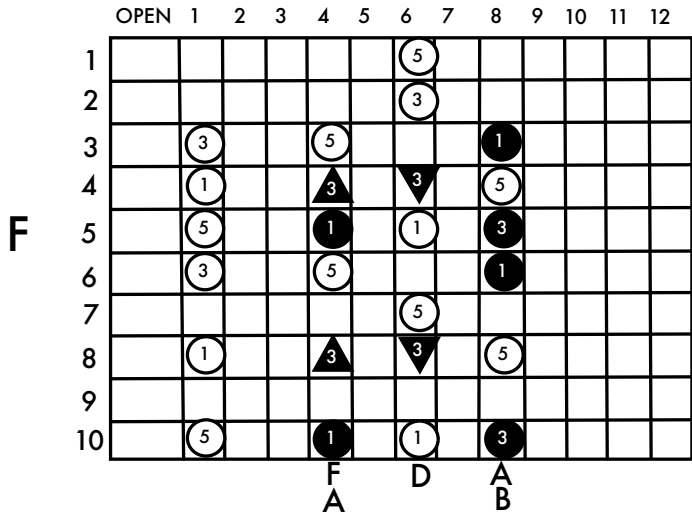

F = raise E string - Left Knee Left (LKL)

D = lower E string - Left Knee Right (LKR)

Db Major

www.keefwilson.com

Copyright © Keith Wilson 2020

- pedal up
- pedal down
- ▲ lever raise
- ▼ lever lower

F = raise E string - Left Knee Left (LKL)

D = lower E string - Left Knee Right (LKR)

D Major

www.keefwilson.com

Copyright © Keith Wilson 2020

- pedal up
- pedal down
- ▲ lever raise
- ▼ lever lower

F = raise E string - Left Knee Left (LKL)

D = lower E string - Left Knee Right (LKR)

E_b Major

www.keefwilson.com

Copyright © Keith Wilson 2020

- pedal up
- pedal down
- ▲ lever raise
- ▼ lever lower

F = raise E string - Left Knee Left (LKL)

D = lower E string - Left Knee Right (LKR)

E Major

www.keefwilson.com

Copyright © Keith Wilson 2020

- pedal up
- pedal down
- ▲ lever raise
- ▼ lever lower

F = raise E string - Left Knee Left (LKL)

D = lower E string - Left Knee Right (LKR)

F Major

www.keefwilson.com