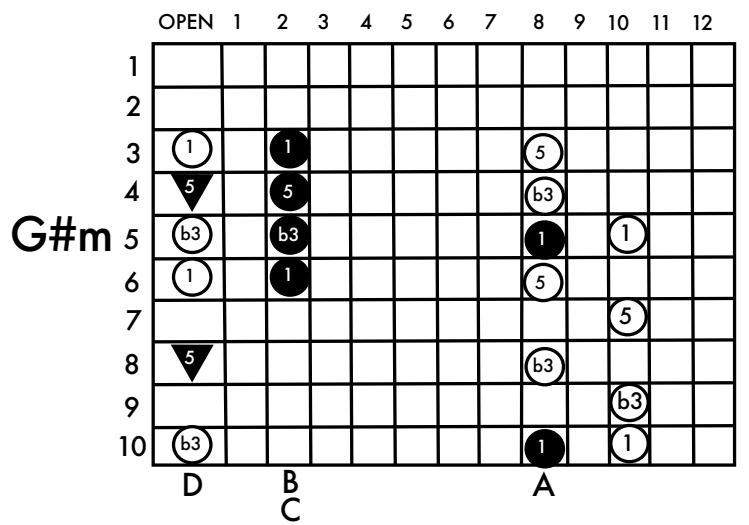

F = raise E string - Left Knee Left (LKL)

D = lower E string - Left Knee Right (LKR)

Db Major

www.keefwilson.com

Copyright © Keith Wilson 2020

- pedal up
- pedal down
- ▲ lever raise
- ▼ lever lower

F = raise E string - Left Knee Left (LKL)

D = lower E string - Left Knee Right (LKR)

D Major

www.keefwilson.com

Copyright © Keith Wilson 2020

- pedal up
- pedal down
- ▲ lever raise
- ▼ lever lower

F = raise E string - Left Knee Left (LKL)

D = lower E string - Left Knee Right (LKR)

E_b Major

www.keefwilson.com

Copyright © Keith Wilson 2020

- pedal up
- pedal down
- ▲ lever raise
- ▼ lever lower

F = raise E string - Left Knee Left (LKL)

D = lower E string - Left Knee Right (LKR)

E Major

www.keefwilson.com

Copyright © Keith Wilson 2020

- pedal up
- pedal down
- ▲ lever raise
- ▼ lever lower

F = raise E string - Left Knee Left (LKL)

D = lower E string - Left Knee Right (LKR)

F Major

www.keefwilson.com