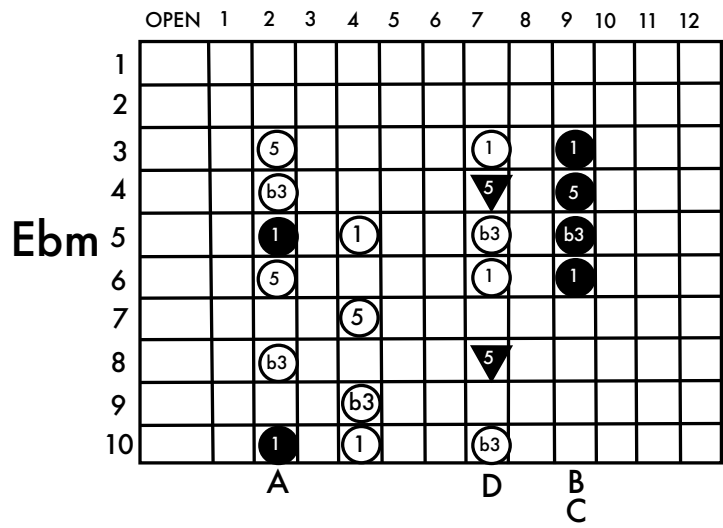

D = lower E string - Left Knee Right (LKR)

D Major

www.keefwilson.com

Copyright © Keith Wilson 2020

- pedal up
- pedal down
- ▲ lever raise
- ▼ lever lower

F = raise E string - Left Knee Left (LKL)

D = lower E string - Left Knee Right (LKR)

E_b Major

www.keefwilson.com

Copyright © Keith Wilson 2020

- pedal up
- pedal down
- ▲ lever raise
- ▼ lever lower

F = raise E string - Left Knee Left (LKL)

D = lower E string - Left Knee Right (LKR)

E Major

www.keefwilson.com

Copyright © Keith Wilson 2020

- pedal up
- pedal down
- ▲ lever raise
- ▼ lever lower

F = raise E string - Left Knee Left (LKL)

D = lower E string - Left Knee Right (LKR)

F Major

www.keefwilson.com

Copyright © Keith Wilson 2020

- pedal up
- pedal down
- ▲ lever raise
- ▼ lever lower

F = raise E string - Left Knee Left (LKL)

D = lower E string - Left Knee Right (LKR)

Gb Major

www.keefwilson.com

Copyright © Keith Wilson 2020