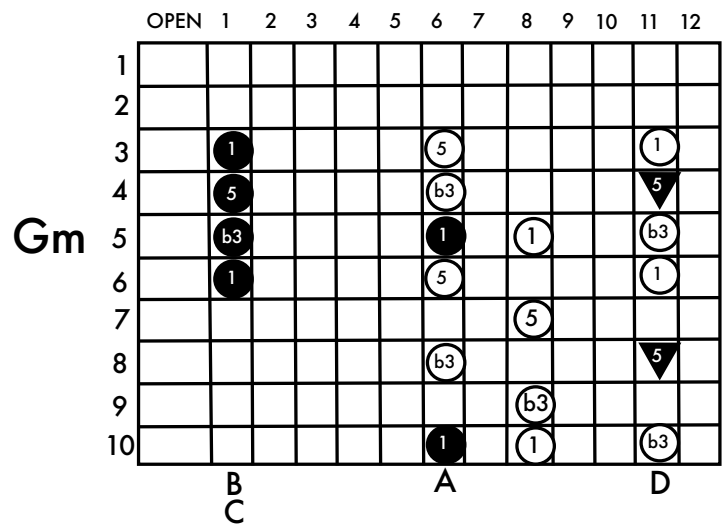

- pedal up
- pedal down
- ▲ lever raise
- ▼ lever lower

F = raise E string - Left Knee Left (LKL)

D = lower E string - Left Knee Right (LKR)

C Major

www.keefwilson.com

Copyright © Keith Wilson 2020

- pedal up
- pedal down
- ▲ lever raise
- ▼ lever lower

F = raise E string - Left Knee Left (LKL)

D = lower E string - Left Knee Right (LKR)

Db Major

www.keefwilson.com

Copyright © Keith Wilson 2020

- pedal up
- pedal down
- ▲ lever raise
- ▼ lever lower

F = raise E string - Left Knee Left (LKL)

D = lower E string - Left Knee Right (LKR)

D Major

www.keefwilson.com

Copyright © Keith Wilson 2020

- pedal up
- pedal down
- ▲ lever raise
- ▼ lever lower

F = raise E string - Left Knee Left (LKL)

D = lower E string - Left Knee Right (LKR)

E_b Major

www.keefwilson.com

Copyright © Keith Wilson 2020

- pedal up
- pedal down
- ▲ lever raise
- ▼ lever lower

F = raise E string - Left Knee Left (LKL)

D = lower E string - Left Knee Right (LKR)

E Major