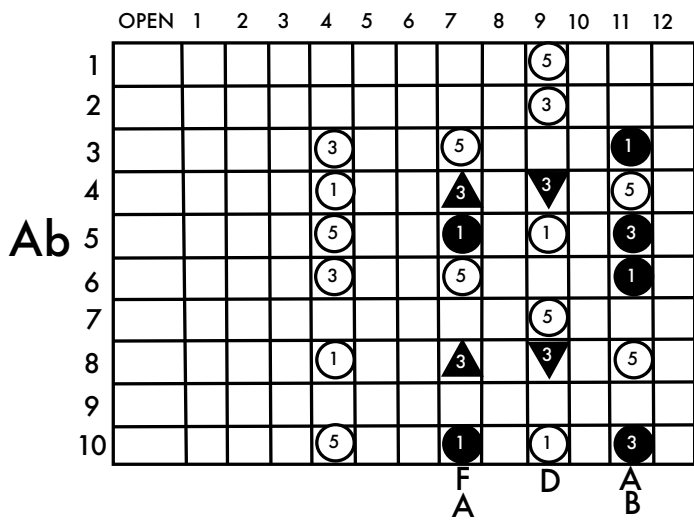

- pedal up
- pedal down
- ▲ lever raise
- ▼ lever lower

F = raise E string - Left Knee Left (LKL)

D = lower E string - Left Knee Right (LKR)

C Major

www.keefwilson.com

Copyright © Keith Wilson 2020

- pedal up
- pedal down
- ▲ lever raise
- ▼ lever lower

F = raise E string - Left Knee Left (LKL)

D = lower E string - Left Knee Right (LKR)

Db Major

www.keefwilson.com

Copyright © Keith Wilson 2020

- pedal up
- pedal down
- ▲ lever raise
- ▼ lever lower

F = raise E string - Left Knee Left (LKL)

D = lower E string - Left Knee Right (LKR)

D Major

www.keefwilson.com

Copyright © Keith Wilson 2020

- pedal up
- pedal down
- ▲ lever raise
- ▼ lever lower

F = raise E string - Left Knee Left (LKL)

D = lower E string - Left Knee Right (LKR)

E_b Major

www.keefwilson.com

Copyright © Keith Wilson 2020

- pedal up
- pedal down
- ▲ lever raise
- ▼ lever lower

F = raise E string - Left Knee Left (LKL)

D = lower E string - Left Knee Right (LKR)

E Major