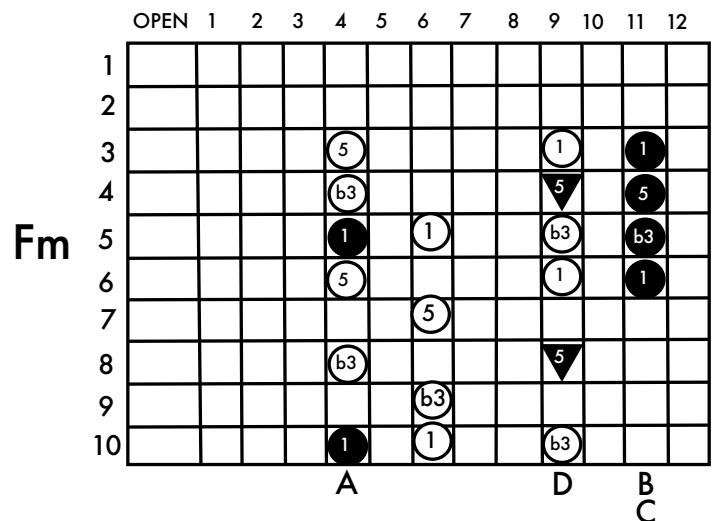

- pedal up
- pedal down
- ▲ lever raise
- ▼ lever lower

F = raise E string - Left Knee Left (LKL)

D = lower E string - Left Knee Right (LKR)

C Major

www.keefwilson.com

Copyright © Keith Wilson 2020

- pedal up
- pedal down
- ▲ lever raise
- ▼ lever lower

F = raise E string - Left Knee Left (LKL)

D = lower E string - Left Knee Right (LKR)

Db Major

www.keefwilson.com

Copyright © Keith Wilson 2020

- pedal up
- pedal down
- ▲ lever raise
- ▼ lever lower

F = raise E string - Left Knee Left (LKL)

D = lower E string - Left Knee Right (LKR)

D Major

www.keefwilson.com

Copyright © Keith Wilson 2020

- pedal up
- pedal down
- ▲ lever raise
- ▼ lever lower

F = raise E string - Left Knee Left (LKL)

D = lower E string - Left Knee Right (LKR)

E_b Major

www.keefwilson.com

Copyright © Keith Wilson 2020

- pedal up
- pedal down
- ▲ lever raise
- ▼ lever lower

F = raise E string - Left Knee Left (LKL)

D = lower E string - Left Knee Right (LKR)

E Major