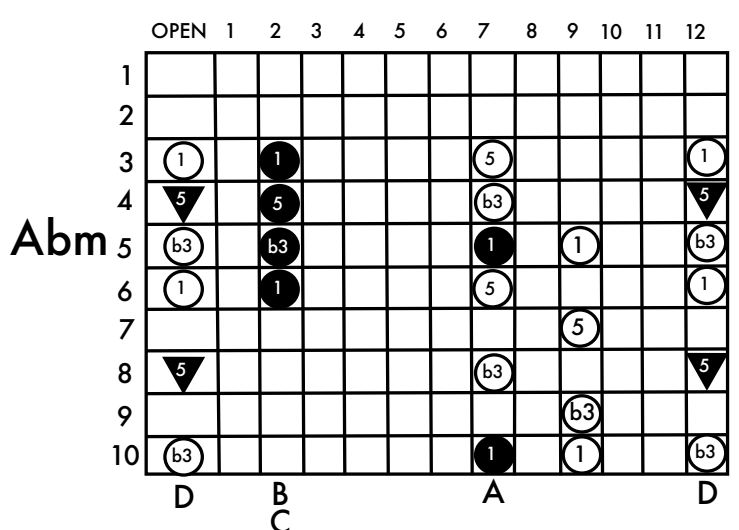

D = lower E string - Left Knee Right (LKR)

D Major

www.keefwilson.com

Copyright © Keith Wilson 2020

- pedal up
- pedal down
- ▲ lever raise
- ▼ lever lower

F = raise E string - Left Knee Left (LKL)

D = lower E string - Left Knee Right (LKR)

E_b Major

www.keefwilson.com

Copyright © Keith Wilson 2020

- pedal up
- pedal down
- ▲ lever raise
- ▼ lever lower

F = raise E string - Left Knee Left (LKL)

D = lower E string - Left Knee Right (LKR)

E Major

www.keefwilson.com

Copyright © Keith Wilson 2020

- pedal up
- pedal down
- ▲ lever raise
- ▼ lever lower

F = raise E string - Left Knee Left (LKL)

D = lower E string - Left Knee Right (LKR)

F Major

www.keefwilson.com

Copyright © Keith Wilson 2020

- pedal up
- pedal down
- ▲ lever raise
- ▼ lever lower

F = raise E string - Left Knee Left (LKL)

D = lower E string - Left Knee Right (LKR)

Gb Major

www.keefwilson.com

Copyright © Keith Wilson 2020