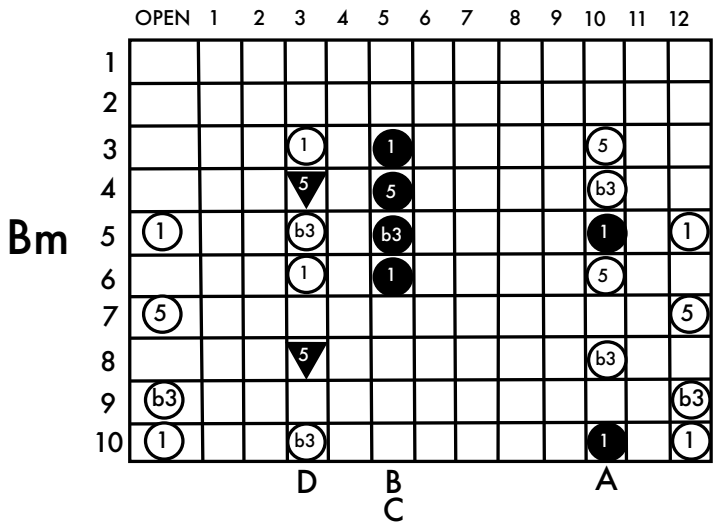

D Major

www.keefwilson.com

Copyright © Keith Wilson 2020

- pedal up
- pedal down
- ▲ lever raise
- ▼ lever lower

F = raise E string - Left Knee Left (LKL)

D = lower E string - Left Knee Right (LKR)