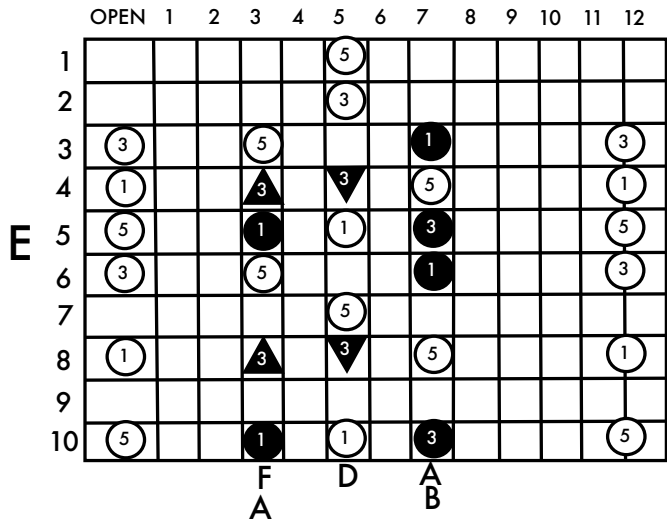

D = lower E string - Left Knee Right (LKR)

D Major

www.keefwilson.com

Copyright © Keith Wilson 2020

- pedal up
- pedal down
- ▲ lever raise
- ▼ lever lower

F = raise E string - Left Knee Left (LKL)

D = lower E string - Left Knee Right (LKR)

E_b Major

www.keefwilson.com

Copyright © Keith Wilson 2020

- pedal up
- pedal down
- ▲ lever raise
- ▼ lever lower

F = raise E string - Left Knee Left (LKL)

D = lower E string - Left Knee Right (LKR)

E Major

www.keefwilson.com

Copyright © Keith Wilson 2020

- pedal up
- pedal down
- ▲ lever raise
- ▼ lever lower

F = raise E string - Left Knee Left (LKL)

D = lower E string - Left Knee Right (LKR)

F Major

www.keefwilson.com