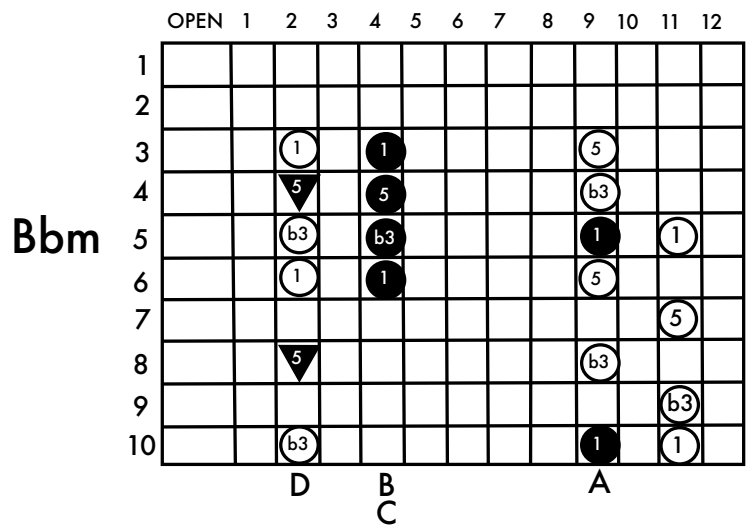

Db Major

www.keefwilson.com

Copyright © Keith Wilson 2020

- pedal up
- pedal down
- ▲ lever raise
- ▼ lever lower

F = raise E string - Left Knee Left (LKL)

D = lower E string - Left Knee Right (LKR)