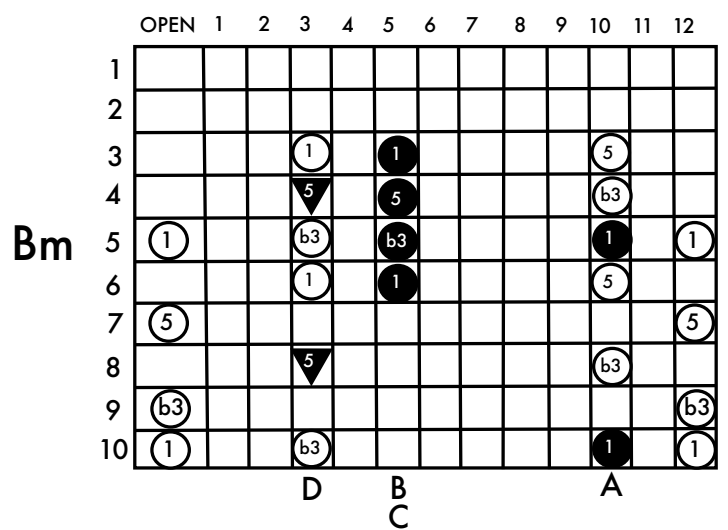

Ab Major

www.keefwilson.com

Copyright © Keith Wilson 2020

- pedal up
- pedal down
- ▲ lever raise
- ▼ lever lower

F = raise E string - Left Knee Left (LKL)

D = lower E string - Left Knee Right (LKR)

A Major

www.keefwilson.com

Copyright © Keith Wilson 2020

- pedal up
- pedal down
- ▲ lever raise
- ▼ lever lower

F = raise E string - Left Knee Left (LKL)

D = lower E string - Left Knee Right (LKR)

Bb Major

www.keefwilson.com

Copyright © Keith Wilson 2020

- pedal up
- pedal down
- ▲ lever raise
- ▼ lever lower

F = raise E string - Left Knee Left (LKL)

D = lower E string - Left Knee Right (LKR)

B Major

www.keefwilson.com

Copyright © Keith Wilson 2020

- pedal up
- pedal down
- ▲ lever raise
- ▼ lever lower

F = raise E string - Left Knee Left (LKL)

D = lower E string - Left Knee Right (LKR)

C Major

www.keefwilson.com

Copyright © Keith Wilson 2020

- pedal up
- pedal down
- ▲ lever raise
- ▼ lever lower