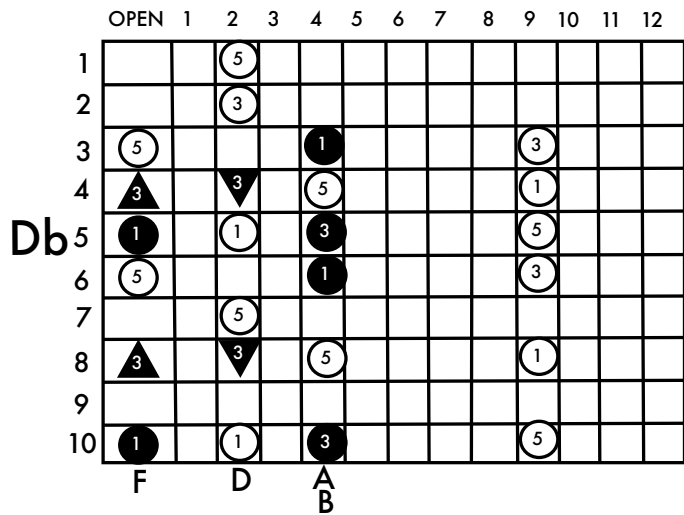

Db Major

www.keefwilson.com

Copyright © Keith Wilson 2020

- pedal up
- pedal down
- ▲ lever raise
- ▼ lever lower

F = raise E string - Left Knee Left (LKL)

D = lower E string - Left Knee Right (LKR)