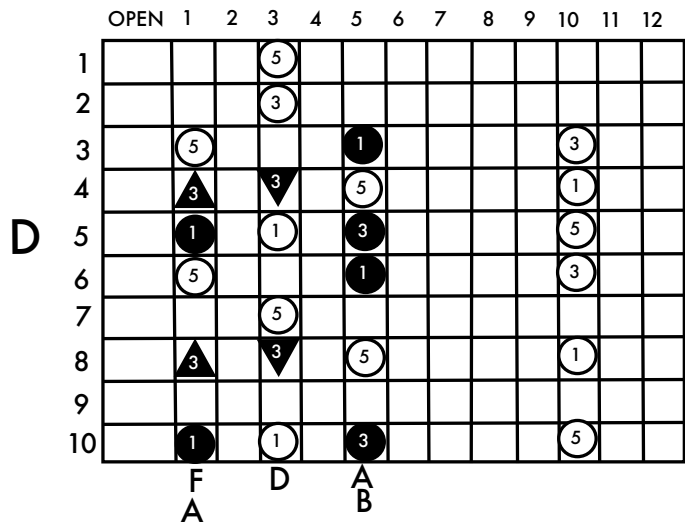

D Major

www.keefwilson.com

Copyright © Keith Wilson 2020

- pedal up
- pedal down
- ▲ lever raise
- ▼ lever lower

F = raise E string - Left Knee Left (LKL)

D = lower E string - Left Knee Right (LKR)