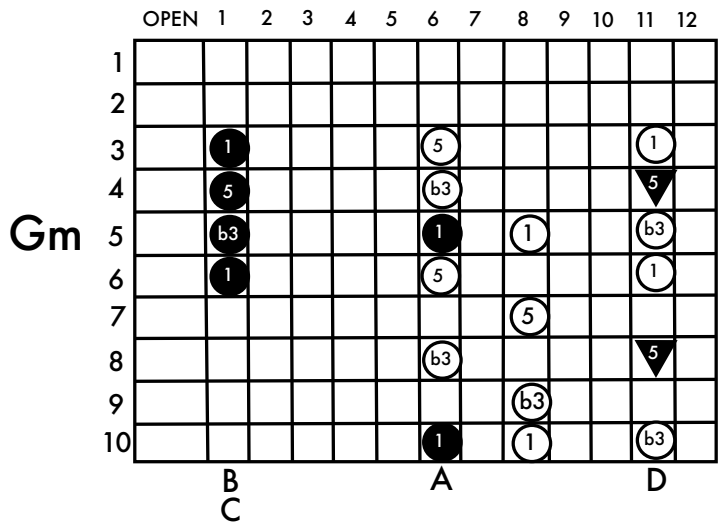

Ab Major

www.keefwilson.com

Copyright © Keith Wilson 2020

- pedal up
- pedal down
- ▲ lever raise
- ▼ lever lower

F = raise E string - Left Knee Left (LKL)

D = lower E string - Left Knee Right (LKR)

A Major

www.keefwilson.com

Copyright © Keith Wilson 2020

- pedal up
- pedal down
- ▲ lever raise
- ▼ lever lower

F = raise E string - Left Knee Left (LKL)

D = lower E string - Left Knee Right (LKR)

Bb Major

www.keefwilson.com

Copyright © Keith Wilson 2020

- pedal up
- pedal down
- ▲ lever raise
- ▼ lever lower

F = raise E string - Left Knee Left (LKL)

D = lower E string - Left Knee Right (LKR)

B Major

www.keefwilson.com

Copyright © Keith Wilson 2020

- pedal up
- pedal down
- ▲ lever raise
- ▼ lever lower

F = raise E string - Left Knee Left (LKL)

D = lower E string - Left Knee Right (LKR)

C Major

www.keefwilson.com

Copyright © Keith Wilson 2020

- pedal up
- pedal down
- ▲ lever raise
- ▼ lever lower