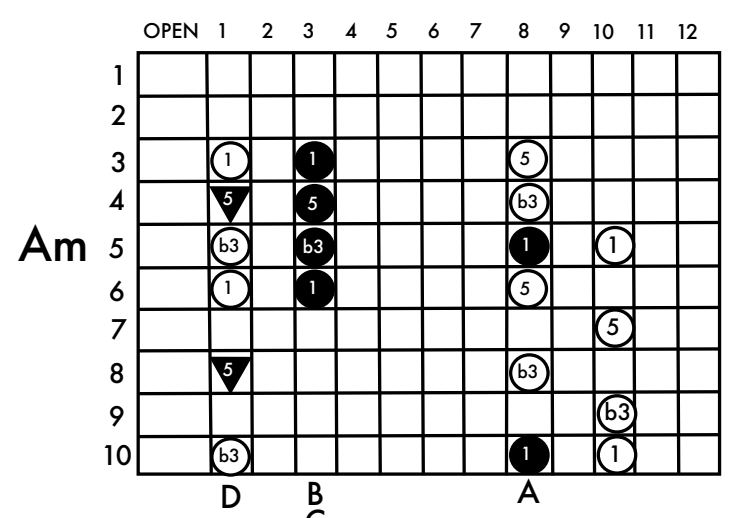

E_b Major

www.keefwilson.com

Copyright © Keith Wilson 2020

- pedal up
- pedal down
- ▲ lever raise
- ▼ lever lower

F = raise E string - Left Knee Left (LKL)

D = lower E string - Left Knee Right (LKR)

E Major

www.keefwilson.com

Copyright © Keith Wilson 2020

- pedal up
- pedal down
- ▲ lever raise
- ▼ lever lower

F = raise E string - Left Knee Left (LKL)

D = lower E string - Left Knee Right (LKR)

F Major

www.keefwilson.com

Copyright © Keith Wilson 2020

- pedal up
- pedal down
- ▲ lever raise
- ▼ lever lower

F = raise E string - Left Knee Left (LKL)

D = lower E string - Left Knee Right (LKR)

Gb Major

www.keefwilson.com

Copyright © Keith Wilson 2020

- pedal up
- pedal down
- ▲ lever raise
- ▼ lever lower

F = raise E string - Left Knee Left (LKL)

D = lower E string - Left Knee Right (LKR)

G Major

www.keefwilson.com
Copyright © Keith Wilson 2020

- pedal up
- pedal down
- ▲ lever raise
- ▼ lever lower