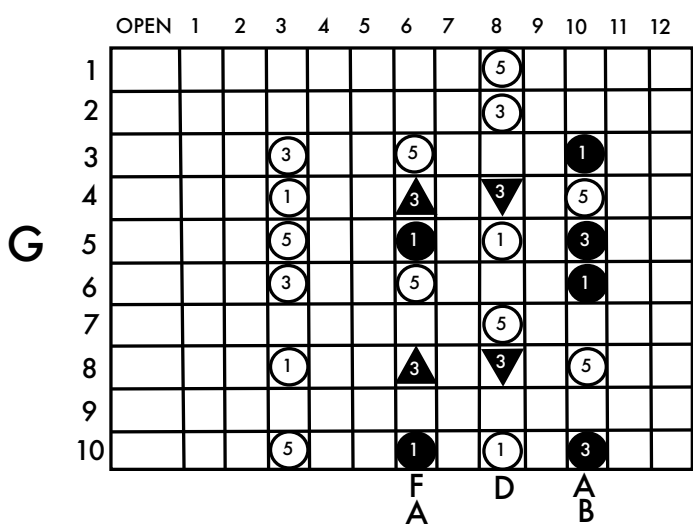

D Major

www.keefwilson.com

Copyright © Keith Wilson 2020

- pedal up
- pedal down
- ▲ lever raise
- ▼ lever lower

F = raise E string - Left Knee Left (LKL)

D = lower E string - Left Knee Right (LKR)