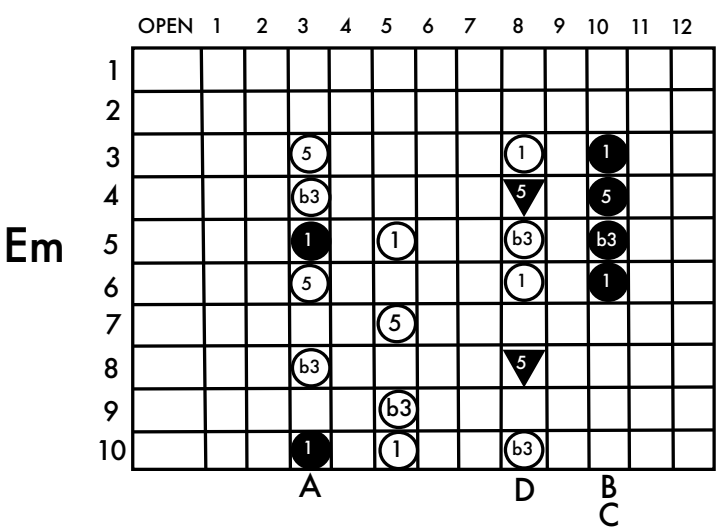

D Major

www.keefwilson.com

Copyright © Keith Wilson 2020

- pedal up
- pedal down
- ▲ lever raise
- ▼ lever lower

F = raise E string - Left Knee Left (LKL)

D = lower E string - Left Knee Right (LKR)