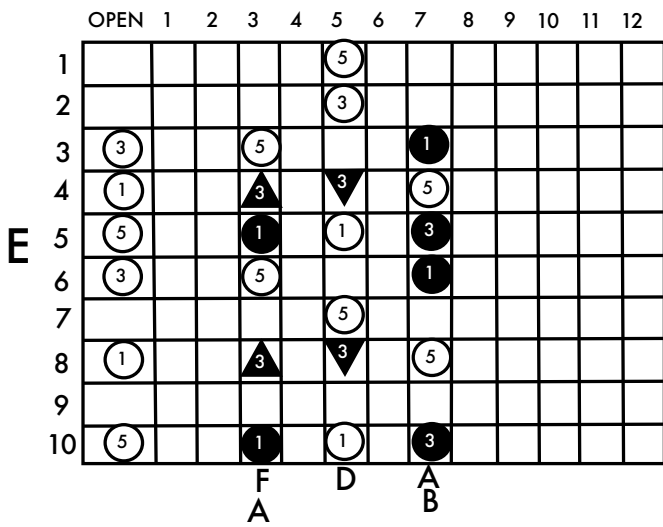

Ab Major

www.keefwilson.com

Copyright © Keith Wilson 2020

- pedal up
- pedal down
- ▲ lever raise
- ▼ lever lower

F = raise E string - Left Knee Left (LKL)

D = lower E string - Left Knee Right (LKR)

A Major

www.keefwilson.com

Copyright © Keith Wilson 2020

- pedal up
- pedal down
- ▲ lever raise
- ▼ lever lower

F = raise E string - Left Knee Left (LKL)

D = lower E string - Left Knee Right (LKR)

Bb Major

www.keefwilson.com

Copyright © Keith Wilson 2020

- pedal up
- pedal down
- ▲ lever raise
- ▼ lever lower

F = raise E string - Left Knee Left (LKL)

D = lower E string - Left Knee Right (LKR)

B Major

www.keefwilson.com

Copyright © Keith Wilson 2020

- pedal up
- pedal down
- ▲ lever raise
- ▼ lever lower

F = raise E string - Left Knee Left (LKL)

D = lower E string - Left Knee Right (LKR)

C Major

www.keefwilson.com

Copyright © Keith Wilson 2020

- pedal up
- pedal down
- ▲ lever raise
- ▼ lever lower