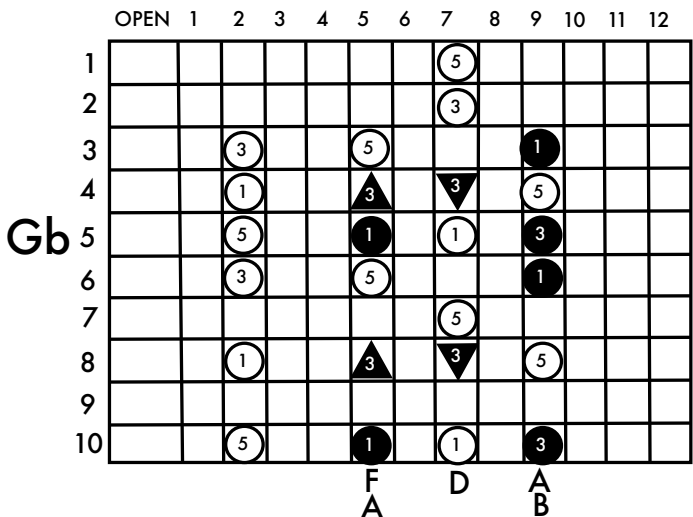

D = lower E string - Left Knee Right (LKR)

D Major

www.keefwilson.com

Copyright © Keith Wilson 2020

- pedal up
- pedal down
- ▲ lever raise
- ▼ lever lower

F = raise E string - Left Knee Left (LKL)

D = lower E string - Left Knee Right (LKR)

E_b Major

www.keefwilson.com

Copyright © Keith Wilson 2020

- pedal up
- pedal down
- ▲ lever raise
- ▼ lever lower

F = raise E string - Left Knee Left (LKL)

D = lower E string - Left Knee Right (LKR)

E Major

www.keefwilson.com

Copyright © Keith Wilson 2020

- pedal up
- pedal down
- ▲ lever raise
- ▼ lever lower

F = raise E string - Left Knee Left (LKL)

D = lower E string - Left Knee Right (LKR)

F Major

www.keefwilson.com

Copyright © Keith Wilson 2020

- pedal up
- pedal down
- ▲ lever raise
- ▼ lever lower

F = raise E string - Left Knee Left (LKL)

D = lower E string - Left Knee Right (LKR)

Gb Major

www.keefwilson.com

Copyright © Keith Wilson 2020