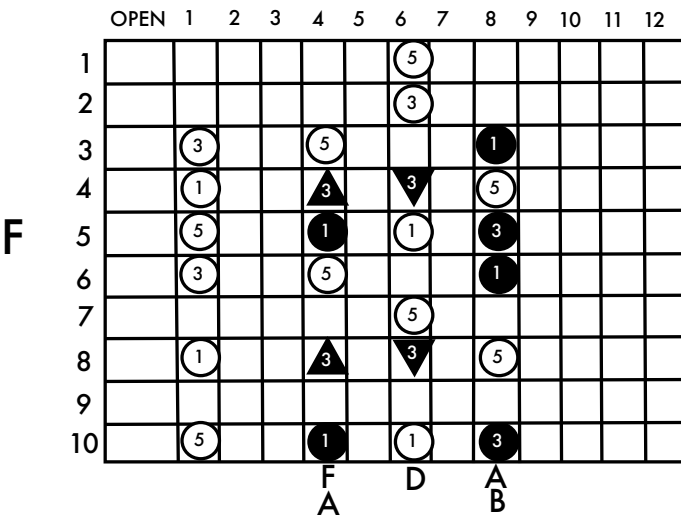

Ab Major

www.keefwilson.com

Copyright © Keith Wilson 2020

- pedal up
- pedal down
- ▲ lever raise
- ▼ lever lower

F = raise E string - Left Knee Left (LKL)

D = lower E string - Left Knee Right (LKR)

A Major

www.keefwilson.com

Copyright © Keith Wilson 2020

- pedal up
- pedal down
- ▲ lever raise
- ▼ lever lower

F = raise E string - Left Knee Left (LKL)

D = lower E string - Left Knee Right (LKR)

Bb Major

www.keefwilson.com

Copyright © Keith Wilson 2020

- pedal up
- pedal down
- ▲ lever raise
- ▼ lever lower

F = raise E string - Left Knee Left (LKL)

D = lower E string - Left Knee Right (LKR)

B Major

www.keefwilson.com

Copyright © Keith Wilson 2020

- pedal up
- pedal down
- ▲ lever raise
- ▼ lever lower

F = raise E string - Left Knee Left (LKL)

D = lower E string - Left Knee Right (LKR)

C Major

www.keefwilson.com

Copyright © Keith Wilson 2020

- pedal up
- pedal down
- ▲ lever raise
- ▼ lever lower