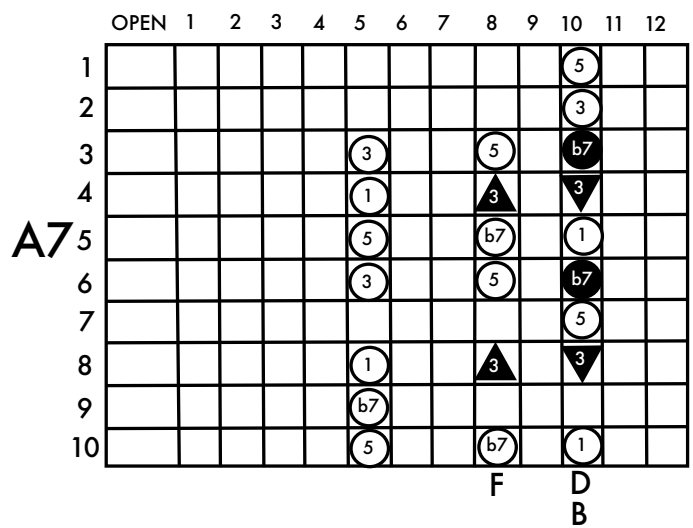

D Major

www.keefwilson.com

Copyright © Keith Wilson 2020

- pedal up
- pedal down
- ▲ lever raise
- ▼ lever lower

F = raise E string - Left Knee Left (LKL)

D = lower E string - Left Knee Right (LKR)