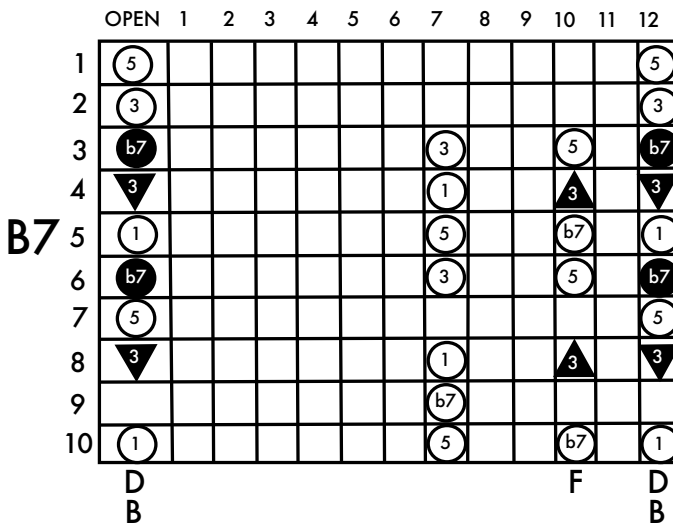

D = lower E string - Left Knee Right (LKR)

D Major

www.keefwilson.com

Copyright © Keith Wilson 2020

- pedal up
- pedal down
- ▲ lever raise
- ▼ lever lower

F = raise E string - Left Knee Left (LKL)

D = lower E string - Left Knee Right (LKR)

E_b Major

www.keefwilson.com

Copyright © Keith Wilson 2020

- pedal up
- pedal down
- ▲ lever raise
- ▼ lever lower

F = raise E string - Left Knee Left (LKL)

D = lower E string - Left Knee Right (LKR)

E Major

www.keefwilson.com

Copyright © Keith Wilson 2020

- pedal up
- pedal down
- ▲ lever raise
- ▼ lever lower

F = raise E string - Left Knee Left (LKL)

D = lower E string - Left Knee Right (LKR)

F Major

www.keefwilson.com