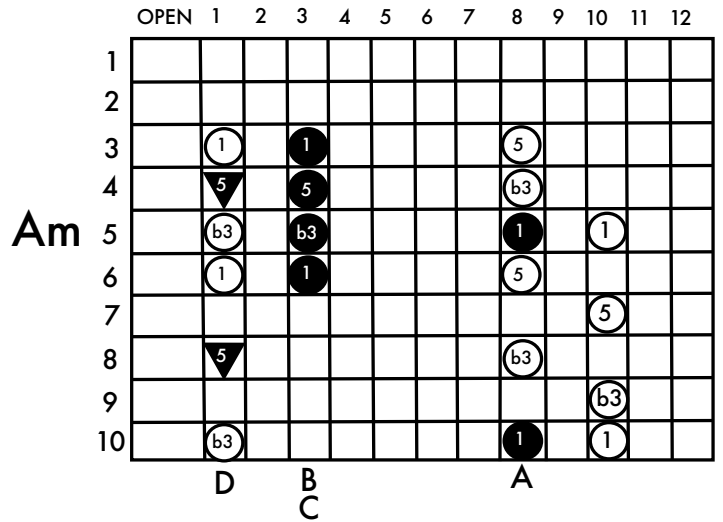

D = lower E string - Left Knee Right (LKR)

D Major

www.keefwilson.com

Copyright © Keith Wilson 2020

- pedal up
- pedal down
- ▲ lever raise
- ▼ lever lower

F = raise E string - Left Knee Left (LKL)

D = lower E string - Left Knee Right (LKR)

E_b Major

www.keefwilson.com

Copyright © Keith Wilson 2020

- pedal up
- pedal down
- ▲ lever raise
- ▼ lever lower

F = raise E string - Left Knee Left (LKL)

D = lower E string - Left Knee Right (LKR)

E Major

www.keefwilson.com

Copyright © Keith Wilson 2020

- pedal up
- pedal down
- ▲ lever raise
- ▼ lever lower

F = raise E string - Left Knee Left (LKL)

D = lower E string - Left Knee Right (LKR)

F Major

www.keefwilson.com