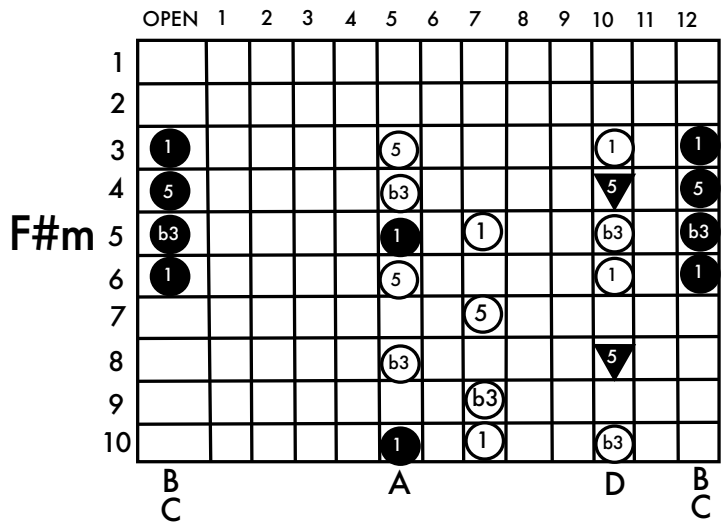

Ab Major

www.keefwilson.com

Copyright © Keith Wilson 2020

- pedal up
- pedal down
- ▲ lever raise
- ▼ lever lower

F = raise E string - Left Knee Left (LKL)

D = lower E string - Left Knee Right (LKR)

A Major

www.keefwilson.com

Copyright © Keith Wilson 2020

- pedal up
- pedal down
- ▲ lever raise
- ▼ lever lower

F = raise E string - Left Knee Left (LKL)

D = lower E string - Left Knee Right (LKR)

Bb Major

www.keefwilson.com

Copyright © Keith Wilson 2020

- pedal up
- pedal down
- ▲ lever raise
- ▼ lever lower

F = raise E string - Left Knee Left (LKL)

D = lower E string - Left Knee Right (LKR)

B Major

www.keefwilson.com

Copyright © Keith Wilson 2020

- pedal up
- pedal down
- ▲ lever raise
- ▼ lever lower

F = raise E string - Left Knee Left (LKL)

D = lower E string - Left Knee Right (LKR)

C Major

www.keefwilson.com

Copyright © Keith Wilson 2020

- pedal up
- pedal down
- ▲ lever raise
- ▼ lever lower