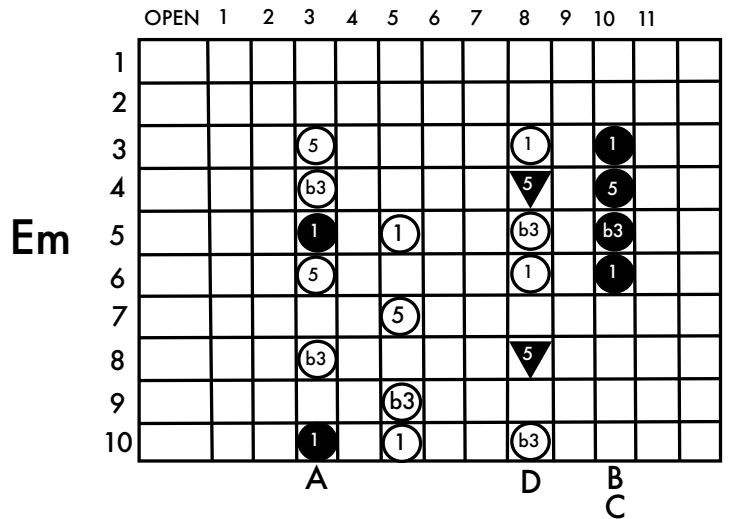

Ab Major

www.keefwilson.com

Copyright © Keith Wilson 2020

- pedal up
- pedal down
- ▲ lever raise
- ▼ lever lower

F = raise E string - Left Knee Left (LKL)

D = lower E string - Left Knee Right (LKR)

A Major

www.keefwilson.com

Copyright © Keith Wilson 2020

- pedal up
- pedal down
- ▲ lever raise
- ▼ lever lower

F = raise E string - Left Knee Left (LKL)

D = lower E string - Left Knee Right (LKR)

Bb Major

www.keefwilson.com

Copyright © Keith Wilson 2020

- pedal up
- pedal down
- ▲ lever raise
- ▼ lever lower

F = raise E string - Left Knee Left (LKL)

D = lower E string - Left Knee Right (LKR)

B Major

www.keefwilson.com

Copyright © Keith Wilson 2020

- pedal up
- pedal down
- ▲ lever raise
- ▼ lever lower

F = raise E string - Left Knee Left (LKL)

D = lower E string - Left Knee Right (LKR)

C Major

www.keefwilson.com

Copyright © Keith Wilson 2020

- pedal up
- pedal down
- ▲ lever raise
- ▼ lever lower