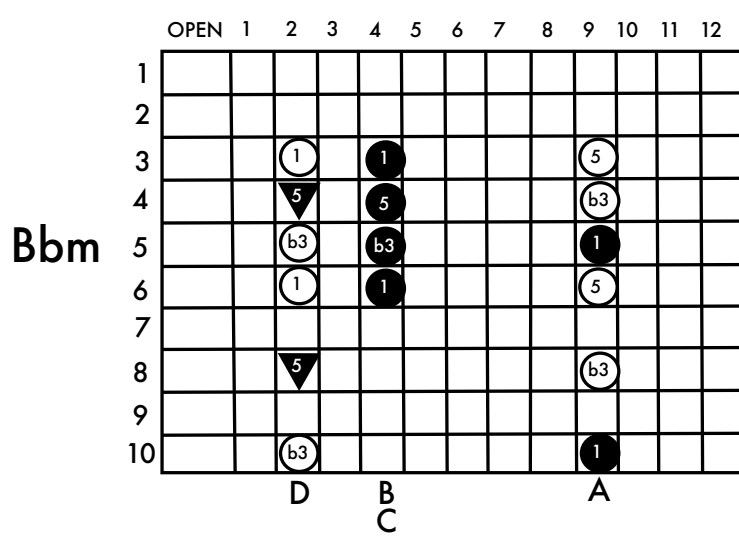

D = lower E string - Left Knee Right (LKR)

D Major

www.keefwilson.com

Copyright © Keith Wilson 2020

- pedal up
- pedal down
- ▲ lever raise
- ▼ lever lower

F = raise E string - Left Knee Left (LKL)

D = lower E string - Left Knee Right (LKR)

E_b Major

www.keefwilson.com

Copyright © Keith Wilson 2020

- pedal up
- pedal down
- ▲ lever raise
- ▼ lever lower

F = raise E string - Left Knee Left (LKL)

D = lower E string - Left Knee Right (LKR)

E Major

www.keefwilson.com

Copyright © Keith Wilson 2020

- pedal up
- pedal down
- ▲ lever raise
- ▼ lever lower

F = raise E string - Left Knee Left (LKL)

D = lower E string - Left Knee Right (LKR)

F Major

www.keefwilson.com

Copyright © Keith Wilson 2020

- pedal up
- pedal down
- ▲ lever raise
- ▼ lever lower

F = raise E string - Left Knee Left (LKL)

D = lower E string - Left Knee Right (LKR)

Gb Major

www.keefwilson.com

Copyright © Keith Wilson 2020