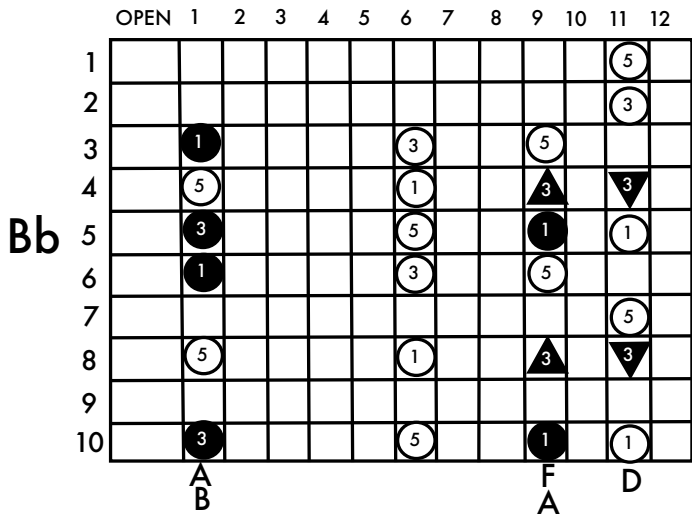

F = raise E string - Left Knee Left (LKL)

D = lower E string - Left Knee Right (LKR)

Db Major

www.keefwilson.com

Copyright © Keith Wilson 2020

- pedal up
- pedal down
- ▲ lever raise
- ▼ lever lower

F = raise E string - Left Knee Left (LKL)

D = lower E string - Left Knee Right (LKR)

D Major

www.keefwilson.com

Copyright © Keith Wilson 2020

- pedal up
- pedal down
- ▲ lever raise
- ▼ lever lower

F = raise E string - Left Knee Left (LKL)

D = lower E string - Left Knee Right (LKR)

E_b Major

www.keefwilson.com

Copyright © Keith Wilson 2020

- pedal up
- pedal down
- ▲ lever raise
- ▼ lever lower

F = raise E string - Left Knee Left (LKL)

D = lower E string - Left Knee Right (LKR)

E Major

www.keefwilson.com

Copyright © Keith Wilson 2020

- pedal up
- pedal down
- ▲ lever raise
- ▼ lever lower

F = raise E string - Left Knee Left (LKL)

D = lower E string - Left Knee Right (LKR)

F Major

www.keefwilson.com