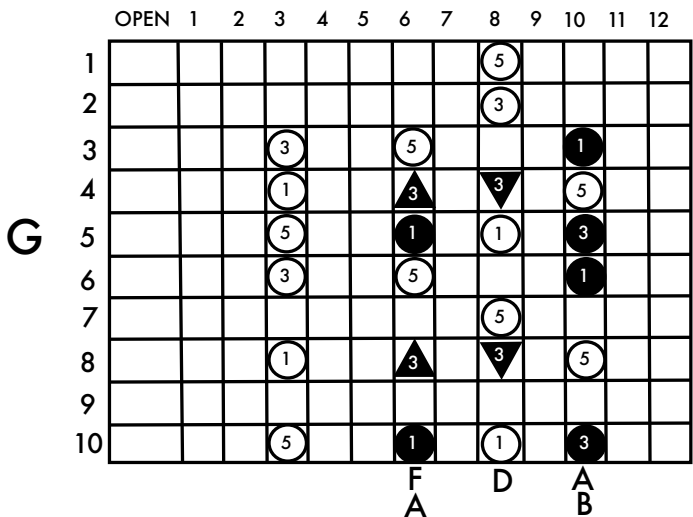

E_b Major

www.keefwilson.com

Copyright © Keith Wilson 2020

- pedal up
- pedal down
- ▲ lever raise
- ▼ lever lower

F = raise E string - Left Knee Left (LKL)

D = lower E string - Left Knee Right (LKR)

E Major

www.keefwilson.com

Copyright © Keith Wilson 2020

- pedal up
- pedal down
- ▲ lever raise
- ▼ lever lower

F = raise E string - Left Knee Left (LKL)

D = lower E string - Left Knee Right (LKR)

F Major

www.keefwilson.com

Copyright © Keith Wilson 2020

- pedal up
- pedal down
- ▲ lever raise
- ▼ lever lower

F = raise E string - Left Knee Left (LKL)

D = lower E string - Left Knee Right (LKR)

Gb Major

www.keefwilson.com

Copyright © Keith Wilson 2020

- pedal up
- pedal down
- ▲ lever raise
- ▼ lever lower

F = raise E string - Left Knee Left (LKL)

D = lower E string - Left Knee Right (LKR)

G Major

www.keefwilson.com
Copyright © Keith Wilson 2020

- pedal up
- pedal down
- ▲ lever raise
- ▼ lever lower