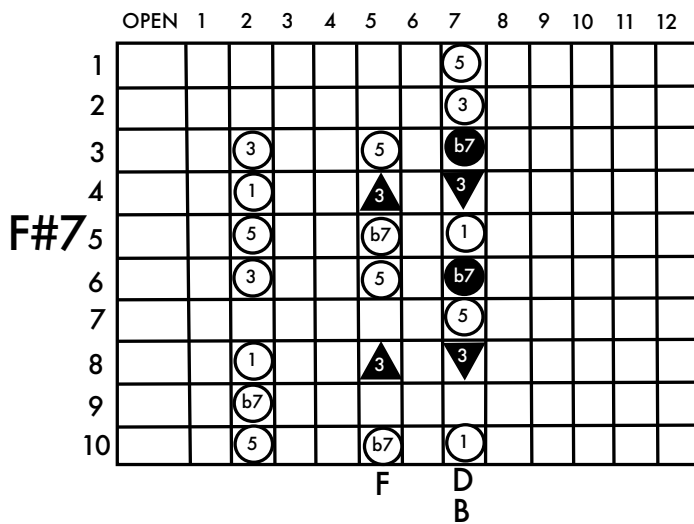

Ab Major

www.keefwilson.com

Copyright © Keith Wilson 2020

- pedal up
- pedal down
- ▲ lever raise
- ▼ lever lower

F = raise E string - Left Knee Left (LKL)

D = lower E string - Left Knee Right (LKR)

A Major

www.keefwilson.com

Copyright © Keith Wilson 2020

- pedal up
- pedal down
- ▲ lever raise
- ▼ lever lower

F = raise E string - Left Knee Left (LKL)

D = lower E string - Left Knee Right (LKR)

Bb Major

www.keefwilson.com

Copyright © Keith Wilson 2020

- pedal up
- pedal down
- ▲ lever raise
- ▼ lever lower

F = raise E string - Left Knee Left (LKL)

D = lower E string - Left Knee Right (LKR)

B Major

www.keefwilson.com

Copyright © Keith Wilson 2020

- pedal up
- pedal down
- ▲ lever raise
- ▼ lever lower

F = raise E string - Left Knee Left (LKL)

D = lower E string - Left Knee Right (LKR)

C Major

www.keefwilson.com

Copyright © Keith Wilson 2020

- pedal up
- pedal down
- ▲ lever raise
- ▼ lever lower