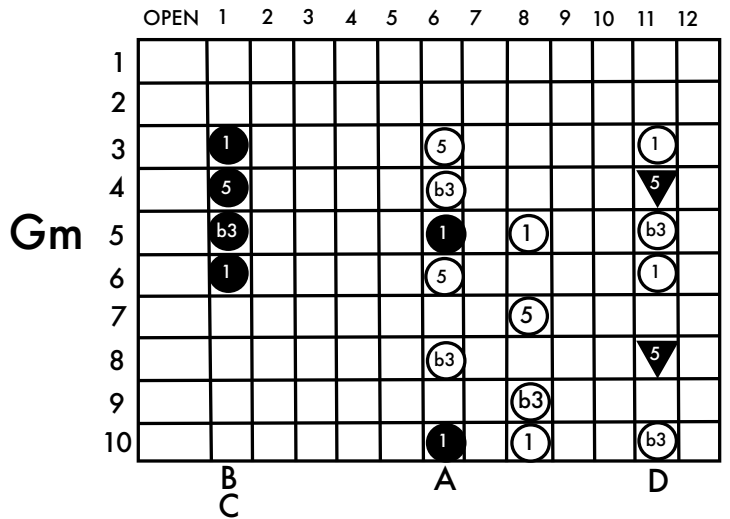

F = raise E string - Left Knee Left (LKL)

D = lower E string - Left Knee Right (LKR)

Db Major

www.keefwilson.com

Copyright © Keith Wilson 2020

- pedal up
- pedal down
- ▲ lever raise
- ▼ lever lower

F = raise E string - Left Knee Left (LKL)

D = lower E string - Left Knee Right (LKR)

D Major

www.keefwilson.com

Copyright © Keith Wilson 2020

- pedal up
- pedal down
- ▲ lever raise
- ▼ lever lower

F = raise E string - Left Knee Left (LKL)

D = lower E string - Left Knee Right (LKR)

E_b Major

www.keefwilson.com

Copyright © Keith Wilson 2020

- pedal up
- pedal down
- ▲ lever raise
- ▼ lever lower

F = raise E string - Left Knee Left (LKL)

D = lower E string - Left Knee Right (LKR)

E Major

www.keefwilson.com

Copyright © Keith Wilson 2020

- pedal up
- pedal down
- ▲ lever raise
- ▼ lever lower

F = raise E string - Left Knee Left (LKL)

D = lower E string - Left Knee Right (LKR)

F Major

www.keefwilson.com