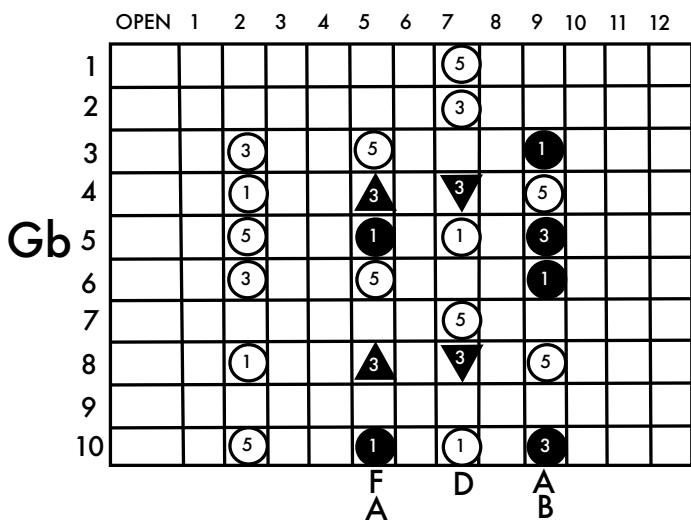

Db Major

www.keefwilson.com

Copyright © Keith Wilson 2020

- pedal up
- pedal down
- ▲ lever raise
- ▼ lever lower

F = raise E string - Left Knee Left (LKL)

D = lower E string - Left Knee Right (LKR)