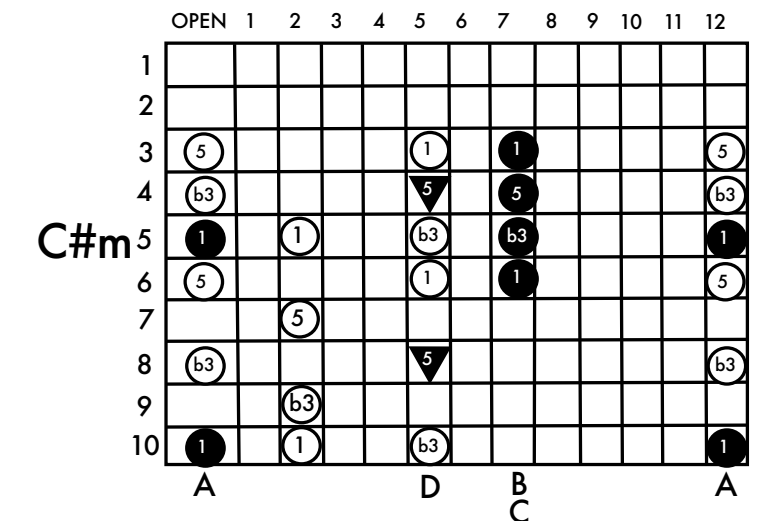

Ab Major

www.keefwilson.com

Copyright © Keith Wilson 2020

- pedal up
- pedal down
- ▲ lever raise
- ▼ lever lower

F = raise E string - Left Knee Left (LKL)

D = lower E string - Left Knee Right (LKR)

A Major

www.keefwilson.com

Copyright © Keith Wilson 2020

- pedal up
- pedal down
- ▲ lever raise
- ▼ lever lower

F = raise E string - Left Knee Left (LKL)

D = lower E string - Left Knee Right (LKR)

Bb Major

www.keefwilson.com

Copyright © Keith Wilson 2020

- pedal up
- pedal down
- ▲ lever raise
- ▼ lever lower

F = raise E string - Left Knee Left (LKL)

D = lower E string - Left Knee Right (LKR)

B Major

www.keefwilson.com

Copyright © Keith Wilson 2020

- pedal up
- pedal down
- ▲ lever raise
- ▼ lever lower

F = raise E string - Left Knee Left (LKL)

D = lower E string - Left Knee Right (LKR)

C Major

www.keefwilson.com

Copyright © Keith Wilson 2020

- pedal up
- pedal down
- ▲ lever raise
- ▼ lever lower