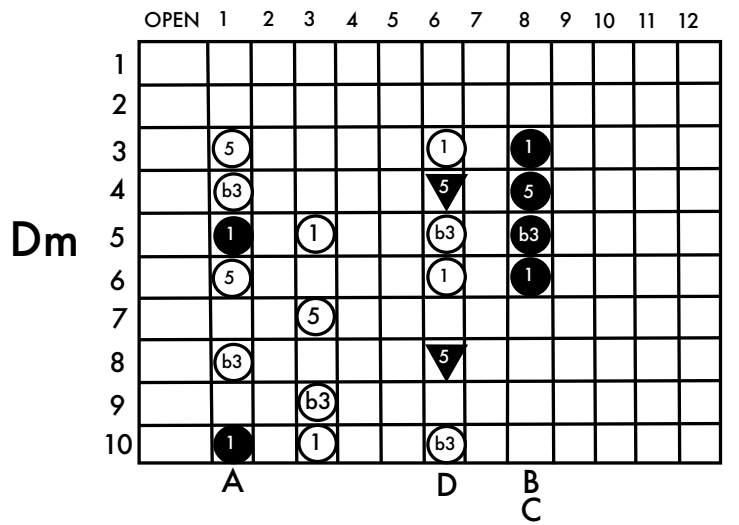

Ab Major

www.keefwilson.com

Copyright © Keith Wilson 2020

- pedal up
- pedal down
- ▲ lever raise
- ▼ lever lower

F = raise E string - Left Knee Left (LKL)

D = lower E string - Left Knee Right (LKR)

A Major

www.keefwilson.com

Copyright © Keith Wilson 2020

- pedal up
- pedal down
- ▲ lever raise
- ▼ lever lower

F = raise E string - Left Knee Left (LKL)

D = lower E string - Left Knee Right (LKR)

Bb Major

www.keefwilson.com

Copyright © Keith Wilson 2020

- pedal up
- pedal down
- ▲ lever raise
- ▼ lever lower

F = raise E string - Left Knee Left (LKL)

D = lower E string - Left Knee Right (LKR)

B Major

www.keefwilson.com

Copyright © Keith Wilson 2020

- pedal up
- pedal down
- ▲ lever raise
- ▼ lever lower

F = raise E string - Left Knee Left (LKL)

D = lower E string - Left Knee Right (LKR)

C Major

www.keefwilson.com

Copyright © Keith Wilson 2020

- pedal up
- pedal down
- ▲ lever raise
- ▼ lever lower