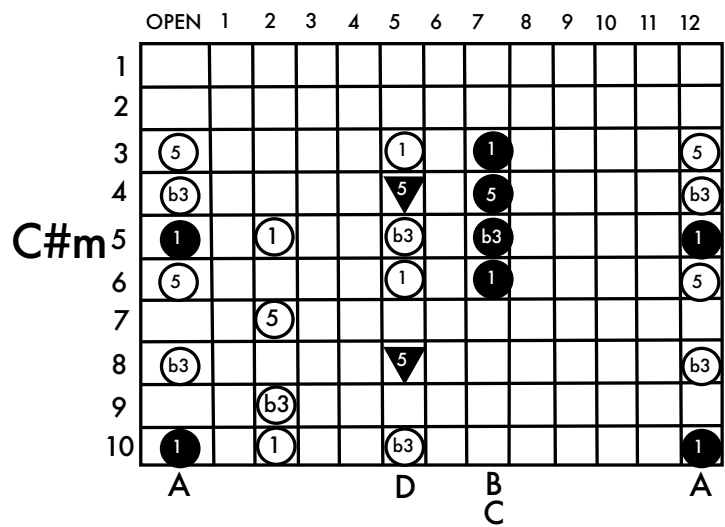

Ab Major

www.keefwilson.com

Copyright © Keith Wilson 2020

- pedal up
- pedal down
- ▲ lever raise
- ▼ lever lower

F = raise E string - Left Knee Left (LKL)

D = lower E string - Left Knee Right (LKR)

A Major

www.keefwilson.com

Copyright © Keith Wilson 2020

- pedal up
- pedal down
- ▲ lever raise
- ▼ lever lower

F = raise E string - Left Knee Left (LKL)

D = lower E string - Left Knee Right (LKR)

Bb Major

www.keefwilson.com

Copyright © Keith Wilson 2020

- pedal up
- pedal down
- ▲ lever raise
- ▼ lever lower

F = raise E string - Left Knee Left (LKL)

D = lower E string - Left Knee Right (LKR)

B Major

www.keefwilson.com

Copyright © Keith Wilson 2020

- pedal up
- pedal down
- ▲ lever raise
- ▼ lever lower

F = raise E string - Left Knee Left (LKL)

D = lower E string - Left Knee Right (LKR)

C Major

www.keefwilson.com

Copyright © Keith Wilson 2020

- pedal up
- pedal down
- ▲ lever raise
- ▼ lever lower