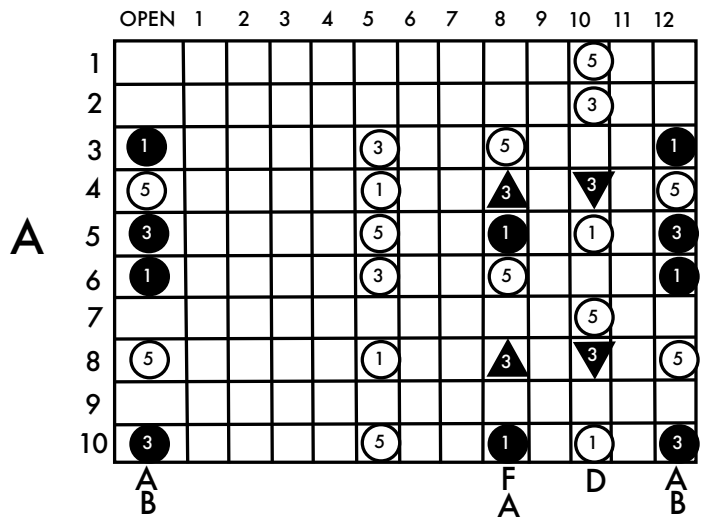

D = lower E string - Left Knee Right (LKR)

D Major

www.keefwilson.com

Copyright © Keith Wilson 2020

- pedal up
- pedal down
- ▲ lever raise
- ▼ lever lower

F = raise E string - Left Knee Left (LKL)

D = lower E string - Left Knee Right (LKR)

E_b Major

www.keefwilson.com

Copyright © Keith Wilson 2020

- pedal up
- pedal down
- ▲ lever raise
- ▼ lever lower

F = raise E string - Left Knee Left (LKL)

D = lower E string - Left Knee Right (LKR)

E Major

www.keefwilson.com

Copyright © Keith Wilson 2020

- pedal up
- pedal down
- ▲ lever raise
- ▼ lever lower

F = raise E string - Left Knee Left (LKL)

D = lower E string - Left Knee Right (LKR)

F Major

www.keefwilson.com