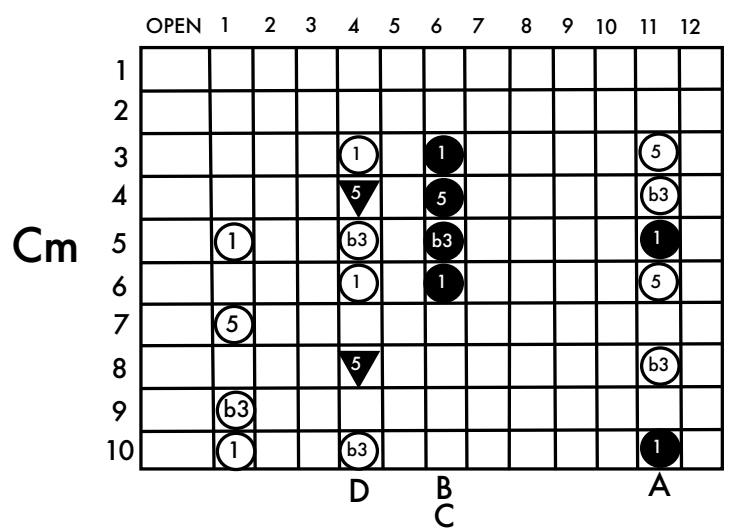

- pedal up
- pedal down
- ▲ lever raise
- ▼ lever lower

F = raise E string - Left Knee Left (LKL)

D = lower E string - Left Knee Right (LKR)

C Major

www.keefwilson.com

Copyright © Keith Wilson 2020

- pedal up
- pedal down
- ▲ lever raise
- ▼ lever lower

F = raise E string - Left Knee Left (LKL)

D = lower E string - Left Knee Right (LKR)

Db Major

www.keefwilson.com

Copyright © Keith Wilson 2020

- pedal up
- pedal down
- ▲ lever raise
- ▼ lever lower

F = raise E string - Left Knee Left (LKL)

D = lower E string - Left Knee Right (LKR)

D Major

www.keefwilson.com

Copyright © Keith Wilson 2020

- pedal up
- pedal down
- ▲ lever raise
- ▼ lever lower

F = raise E string - Left Knee Left (LKL)

D = lower E string - Left Knee Right (LKR)

E_b Major

www.keefwilson.com

Copyright © Keith Wilson 2020

- pedal up
- pedal down
- ▲ lever raise
- ▼ lever lower

F = raise E string - Left Knee Left (LKL)

D = lower E string - Left Knee Right (LKR)

E Major