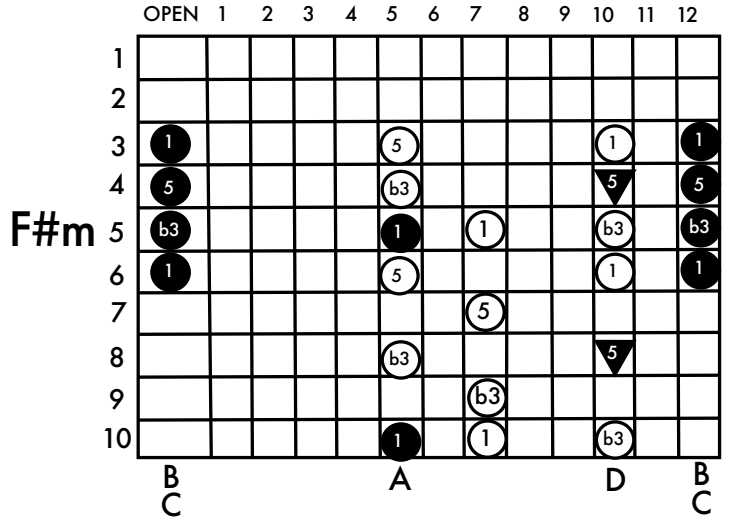

D Major

www.keefwilson.com

Copyright © Keith Wilson 2020

- pedal up
- pedal down
- ▲ lever raise
- ▼ lever lower

F = raise E string - Left Knee Left (LKL)

D = lower E string - Left Knee Right (LKR)