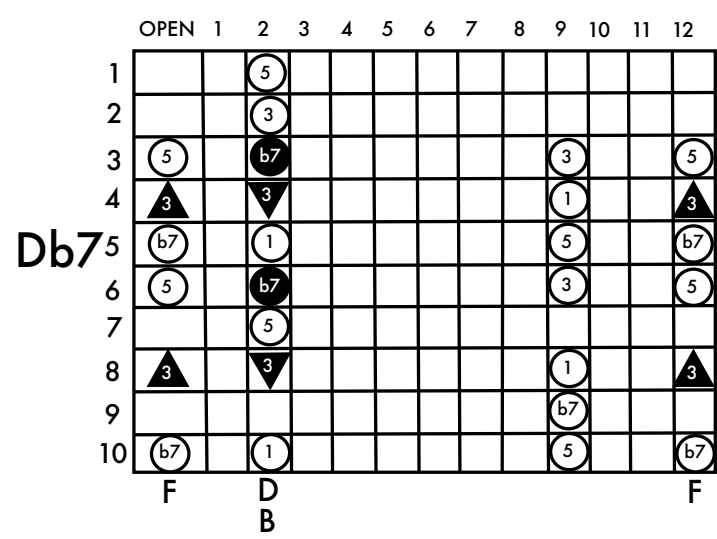

D = lower E string - Left Knee Right (LKR)

D Major

www.keefwilson.com

Copyright © Keith Wilson 2020

- pedal up
- pedal down
- ▲ lever raise
- ▼ lever lower

F = raise E string - Left Knee Left (LKL)

D = lower E string - Left Knee Right (LKR)

E_b Major

www.keefwilson.com

Copyright © Keith Wilson 2020

- pedal up
- pedal down
- ▲ lever raise
- ▼ lever lower

F = raise E string - Left Knee Left (LKL)

D = lower E string - Left Knee Right (LKR)

E Major

www.keefwilson.com

Copyright © Keith Wilson 2020

- pedal up
- pedal down
- ▲ lever raise
- ▼ lever lower

F = raise E string - Left Knee Left (LKL)

D = lower E string - Left Knee Right (LKR)

F Major

www.keefwilson.com

Copyright © Keith Wilson 2020

- pedal up
- pedal down
- ▲ lever raise
- ▼ lever lower

F = raise E string - Left Knee Left (LKL)

D = lower E string - Left Knee Right (LKR)

Gb Major

www.keefwilson.com

Copyright © Keith Wilson 2020