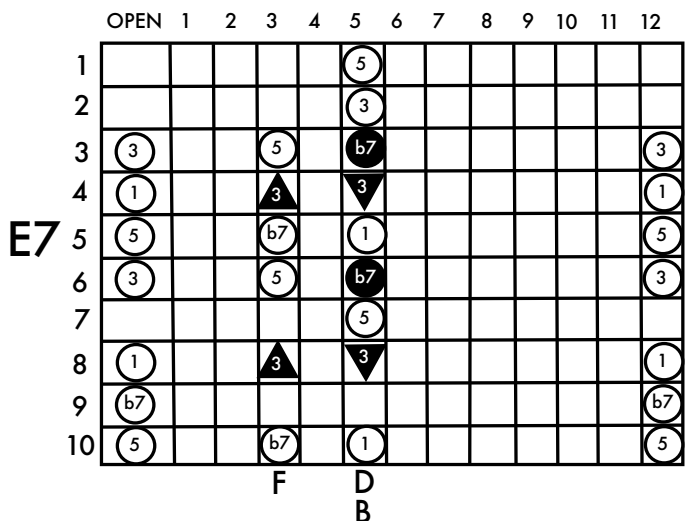

Ab Major

www.keefwilson.com

Copyright © Keith Wilson 2020

- pedal up
- pedal down
- ▲ lever raise
- ▼ lever lower

F = raise E string - Left Knee Left (LKL)

D = lower E string - Left Knee Right (LKR)

A Major

www.keefwilson.com

Copyright © Keith Wilson 2020

- pedal up
- pedal down
- ▲ lever raise
- ▼ lever lower

F = raise E string - Left Knee Left (LKL)

D = lower E string - Left Knee Right (LKR)

Bb Major

www.keefwilson.com

Copyright © Keith Wilson 2020

- pedal up
- pedal down
- ▲ lever raise
- ▼ lever lower

F = raise E string - Left Knee Left (LKL)

D = lower E string - Left Knee Right (LKR)

B Major

www.keefwilson.com

Copyright © Keith Wilson 2020