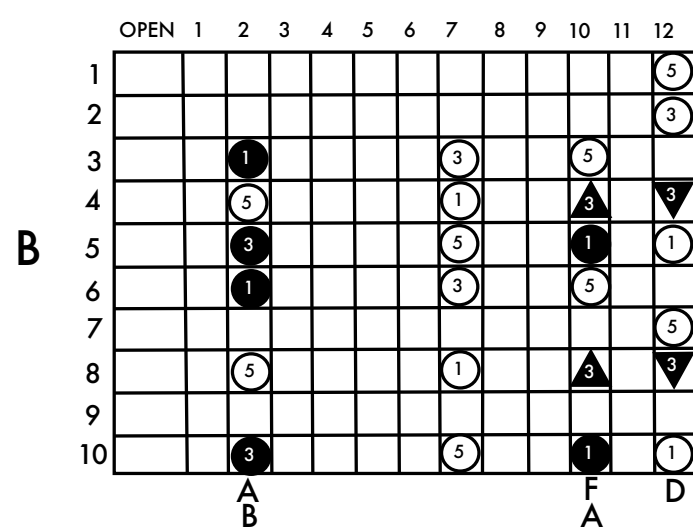

D = lower E string - Left Knee Right (LKR)

D Major

www.keefwilson.com

Copyright © Keith Wilson 2020

- pedal up
- pedal down
- ▲ lever raise
- ▼ lever lower

F = raise E string - Left Knee Left (LKL)

D = lower E string - Left Knee Right (LKR)

E_b Major

www.keefwilson.com

Copyright © Keith Wilson 2020

- pedal up
- pedal down
- ▲ lever raise
- ▼ lever lower

F = raise E string - Left Knee Left (LKL)

D = lower E string - Left Knee Right (LKR)

E Major

www.keefwilson.com

Copyright © Keith Wilson 2020

- pedal up
- pedal down
- ▲ lever raise
- ▼ lever lower

F = raise E string - Left Knee Left (LKL)

D = lower E string - Left Knee Right (LKR)

F Major

www.keefwilson.com

Copyright © Keith Wilson 2020

- pedal up
- pedal down
- ▲ lever raise
- ▼ lever lower

F = raise E string - Left Knee Left (LKL)

D = lower E string - Left Knee Right (LKR)

Gb Major

www.keefwilson.com

Copyright © Keith Wilson 2020