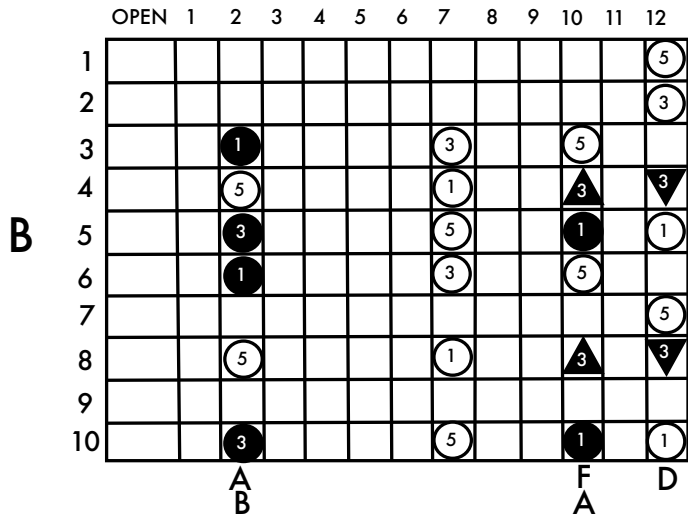

Ab Major

www.keefwilson.com

Copyright © Keith Wilson 2020

- pedal up
- pedal down
- ▲ lever raise
- ▼ lever lower

F = raise E string - Left Knee Left (LKL)

D = lower E string - Left Knee Right (LKR)

A Major

www.keefwilson.com

Copyright © Keith Wilson 2020

- pedal up
- pedal down
- ▲ lever raise
- ▼ lever lower

F = raise E string - Left Knee Left (LKL)

D = lower E string - Left Knee Right (LKR)

Bb Major

www.keefwilson.com

Copyright © Keith Wilson 2020

- pedal up
- pedal down
- ▲ lever raise
- ▼ lever lower

F = raise E string - Left Knee Left (LKL)

D = lower E string - Left Knee Right (LKR)

B Major

www.keefwilson.com

Copyright © Keith Wilson 2020

- pedal up
- pedal down
- ▲ lever raise
- ▼ lever lower

F = raise E string - Left Knee Left (LKL)

D = lower E string - Left Knee Right (LKR)

C Major

www.keefwilson.com

Copyright © Keith Wilson 2020

- pedal up
- pedal down
- ▲ lever raise
- ▼ lever lower