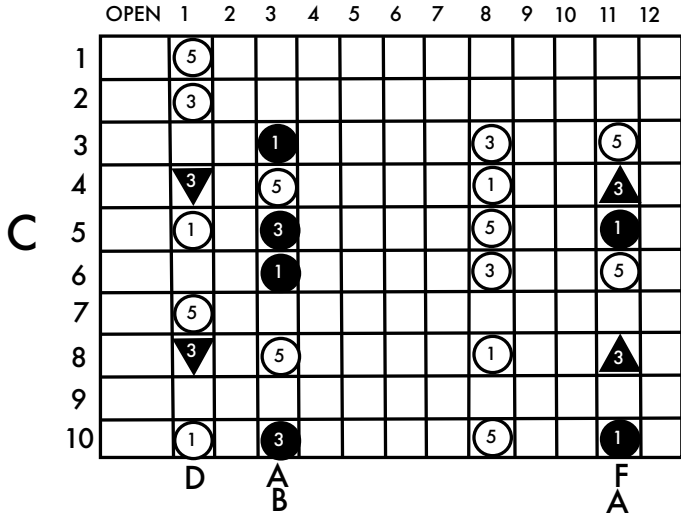

Ab Major

www.keefwilson.com

Copyright © Keith Wilson 2020

- pedal up
- pedal down
- ▲ lever raise
- ▼ lever lower

F = raise E string - Left Knee Left (LKL)

D = lower E string - Left Knee Right (LKR)

A Major

www.keefwilson.com

Copyright © Keith Wilson 2020

- pedal up
- pedal down
- ▲ lever raise
- ▼ lever lower

F = raise E string - Left Knee Left (LKL)

D = lower E string - Left Knee Right (LKR)

Bb Major

www.keefwilson.com

Copyright © Keith Wilson 2020

- pedal up
- pedal down
- ▲ lever raise
- ▼ lever lower

F = raise E string - Left Knee Left (LKL)

D = lower E string - Left Knee Right (LKR)

B Major

www.keefwilson.com

Copyright © Keith Wilson 2020

- pedal up
- pedal down
- ▲ lever raise
- ▼ lever lower

F = raise E string - Left Knee Left (LKL)

D = lower E string - Left Knee Right (LKR)

C Major

www.keefwilson.com

Copyright © Keith Wilson 2020

- pedal up
- pedal down
- ▲ lever raise
- ▼ lever lower