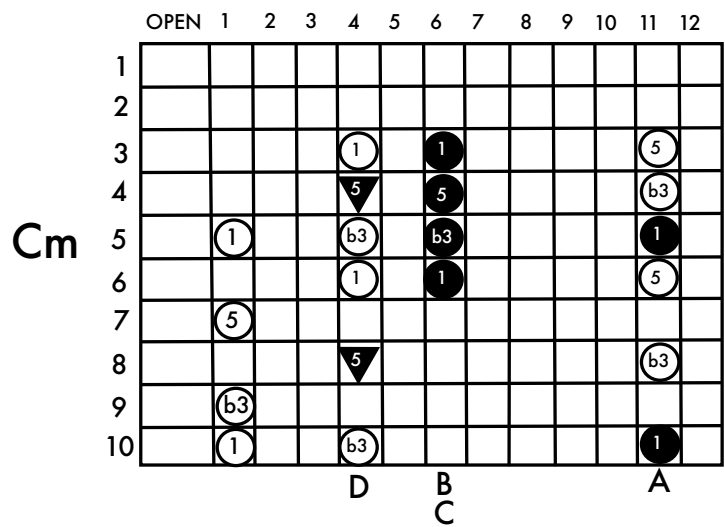

Ab Major

www.keefwilson.com

Copyright © Keith Wilson 2020

- pedal up
- pedal down
- ▲ lever raise
- ▼ lever lower

F = raise E string - Left Knee Left (LKL)

D = lower E string - Left Knee Right (LKR)

A Major

www.keefwilson.com

Copyright © Keith Wilson 2020

- pedal up
- pedal down
- ▲ lever raise
- ▼ lever lower

F = raise E string - Left Knee Left (LKL)

D = lower E string - Left Knee Right (LKR)

Bb Major

www.keefwilson.com

Copyright © Keith Wilson 2020

- pedal up
- pedal down
- ▲ lever raise
- ▼ lever lower

F = raise E string - Left Knee Left (LKL)

D = lower E string - Left Knee Right (LKR)

B Major

www.keefwilson.com

Copyright © Keith Wilson 2020

- pedal up
- pedal down
- ▲ lever raise
- ▼ lever lower

F = raise E string - Left Knee Left (LKL)

D = lower E string - Left Knee Right (LKR)

C Major

www.keefwilson.com

Copyright © Keith Wilson 2020

- pedal up
- pedal down
- ▲ lever raise
- ▼ lever lower